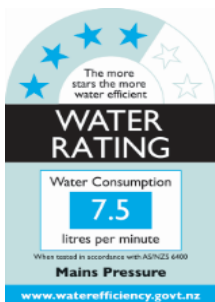

Available finishes:

CR - Chrome

BK - Black

GM - Gun Metal

CQ - Brushed Nickel

BB - Brushed Brass

For Mains Pressure only

Max. Operating Pressure: 500kpa.