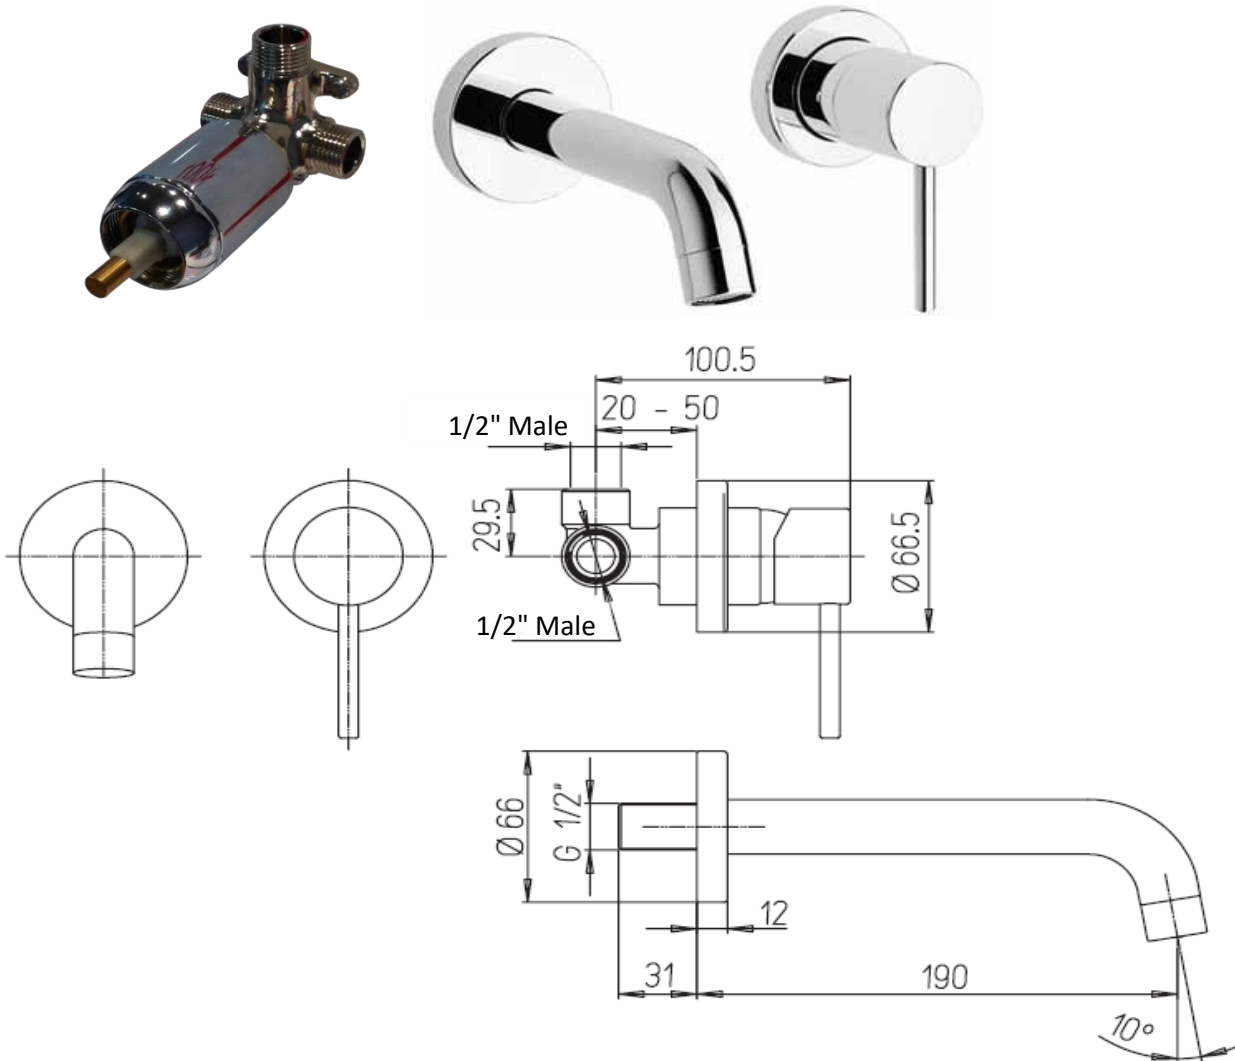

Paini COX

Paini Cox wall mounted basin mixer, 190mm long spout

Finish: Chrome

78CR208L

Made in Italy from LFDR brass

10 Year Warranty (2 Year Labour Warranty)

2 Year Warranty on Black Finish

WELS Rating: 4 Star - 7.5 L/min

Available finishes:

CR - Chrome

BK - Black

GM - Gun Metal

CQ - Brushed Nickel

BB - Brushed Brass

For Mains Pressure only

Max. Operating Pressure: 500kpa.

Min. Operating Pressure: 150kpa.

Pipework must be flushed before installation

Please install as per manufacturers instructions in the box

Due to our policy of continuous product development, the design and specification shown are subject to change without notice.