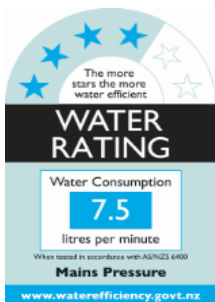

Paini COX

Paini Cox wall mounted basin mixer, 140mm long spout

Finish: Chrome

78CR208

Made in Italy from LFDR brass

10 Year Warranty (2 Year Labour Warranty)

2 Year Warranty on Black Finish

WELS Rating: 4 Star - 7.5 L/min