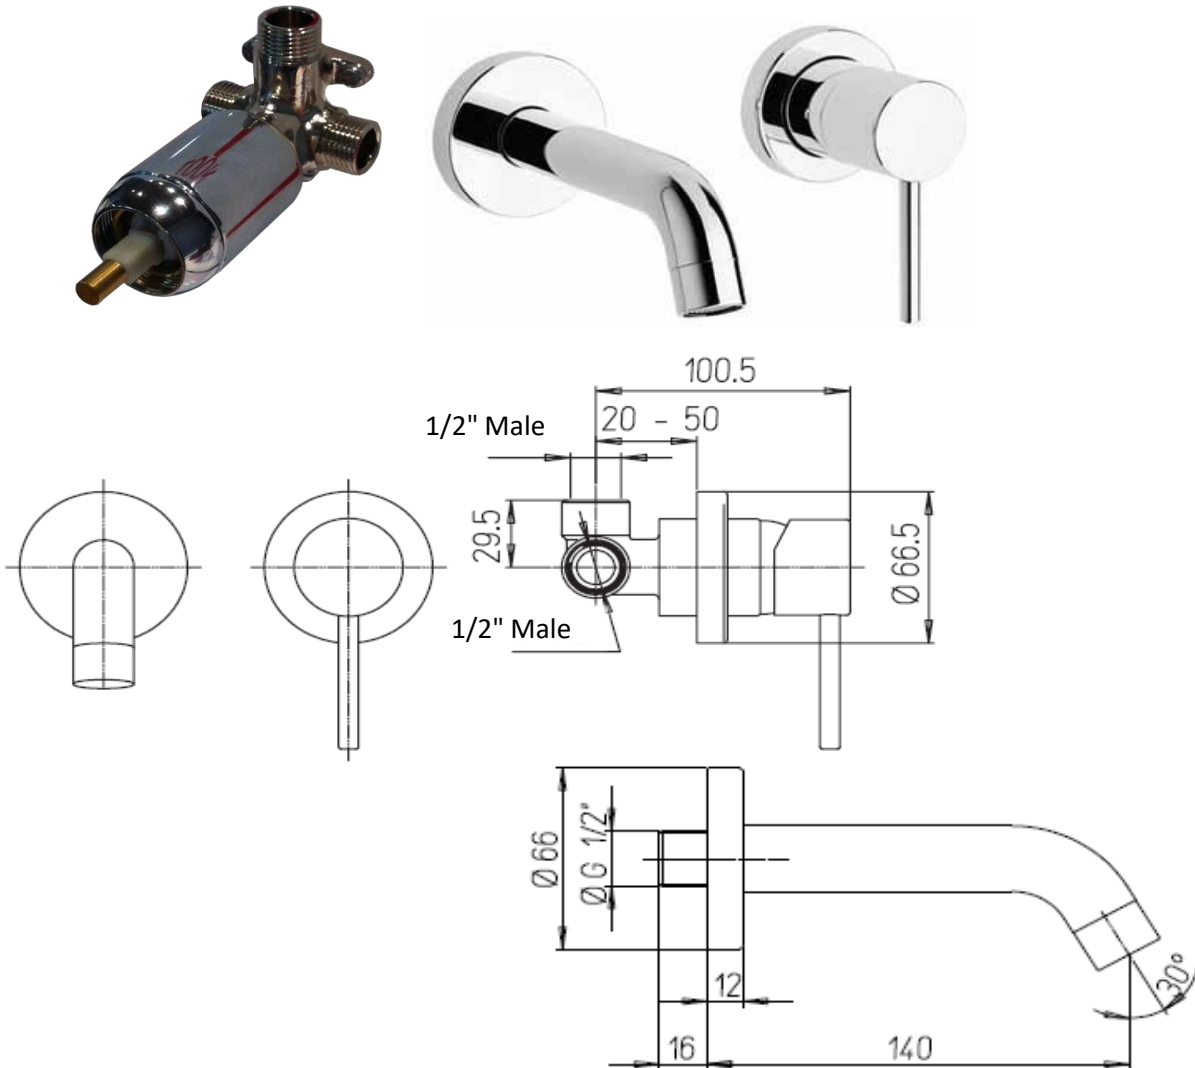

Paini COX

Paini Cox wall mounted basin mixer, 140mm long spout

Finish: Chrome

78CR208

Made in Italy from LFDR brass

10 Year Warranty (2 Year Labour Warranty)

2 Year Warranty on Black Finish

WELS Rating: 4 Star - 7.5 L/min

For Mains Pressure only

Max. Operating Pressure: 500Kpa.

Min. Operating Pressure: 150Kpa.

Pipework must be flushed before installation

Please install as per manufacturers instructions in the box

Available finishes: