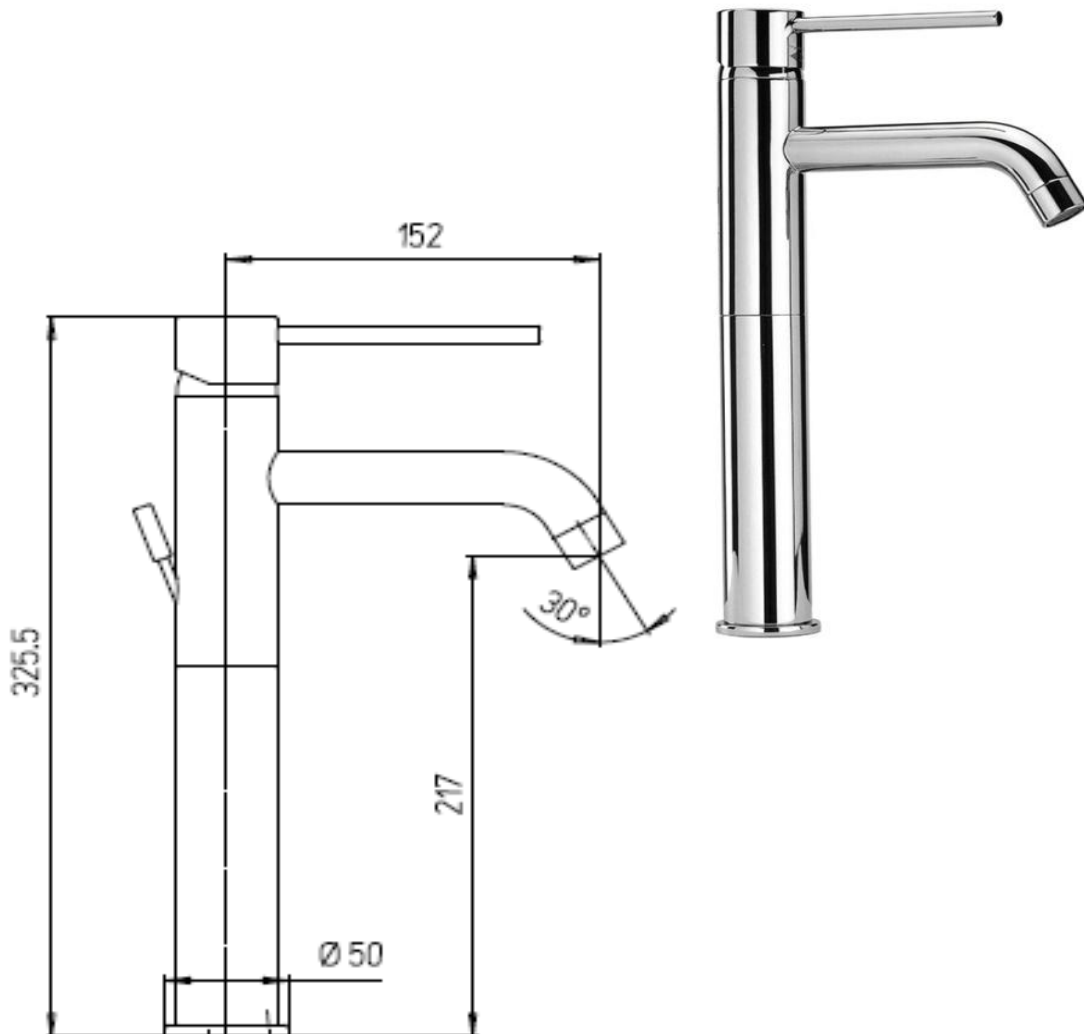

# Paini COX

Paini Cox extended basin mixer

Finish: Chrome

78CR205LL

Made in Italy from LFDR brass and/or Stainless Steel

10 Year Warranty (2 Year Labour Warranty)

2 Year Warranty on Black Finish

WELS Rating: 4 Star - 7.5 L/min

**For Equal Pressure only**

Max. Operating Pressure: 500Kpa.

Min. Operating Pressure: 150Kpa.

*Pipework must be flushed before installation*

*Please install as per manufacturers instructions in the box*

**Available finishes:**