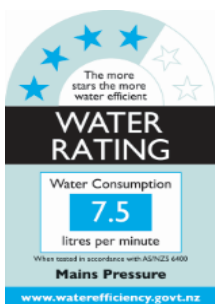

# Paini COX

Paini Cox extended basin mixer

Finish: Chrome

78CR205LL

Made in Italy from LFDR brass and/or Stainless Steel

10 Year Warranty (2 Year Labour Warranty)

2 Year Warranty on Black Finish

WELS Rating: 4 Star - 7.5 L/min