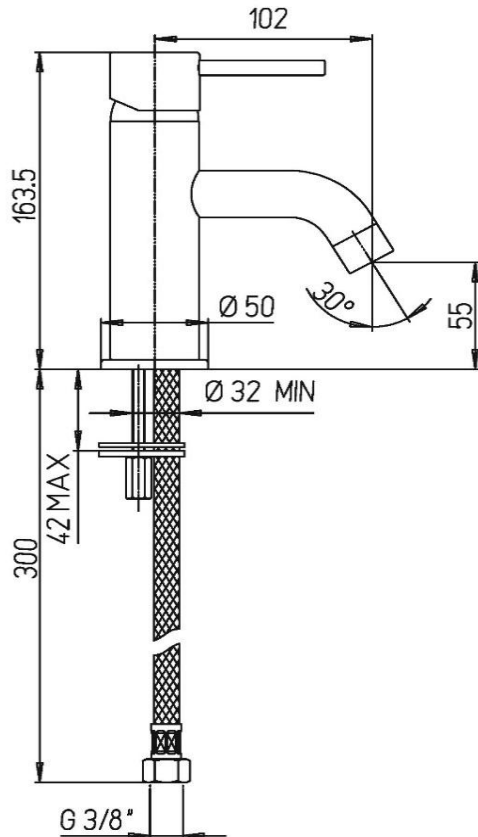

OPaini COX

Basin mixer without pop up waste

Finish: Chrome

78CR205

1/2" FEMALE

Made in Italy from LFDR brass

10 Year Warranty (2 Year Labour Warranty)

2 Year Warranty on Black Finish

WELS Rating: 4 Star - 7.5 L/min

For Mains Pressure only

Max. Operating Pressure: 500Kpa.

Min. Operating Pressure: 150Kpa.

Pipework must be flushed before installation

Please install as per manufacturers instructions in the box