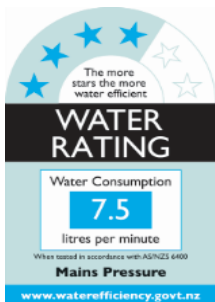

WELS Rating: 4 Star - 7.5 L/min

For Mains Pressure only

Max. Operating Pressure: 500Kpa.

Min. Operating Pressure: 150Kpa.

Pipework must be flushed before installation

Please install as per manufacturers instructions in the box