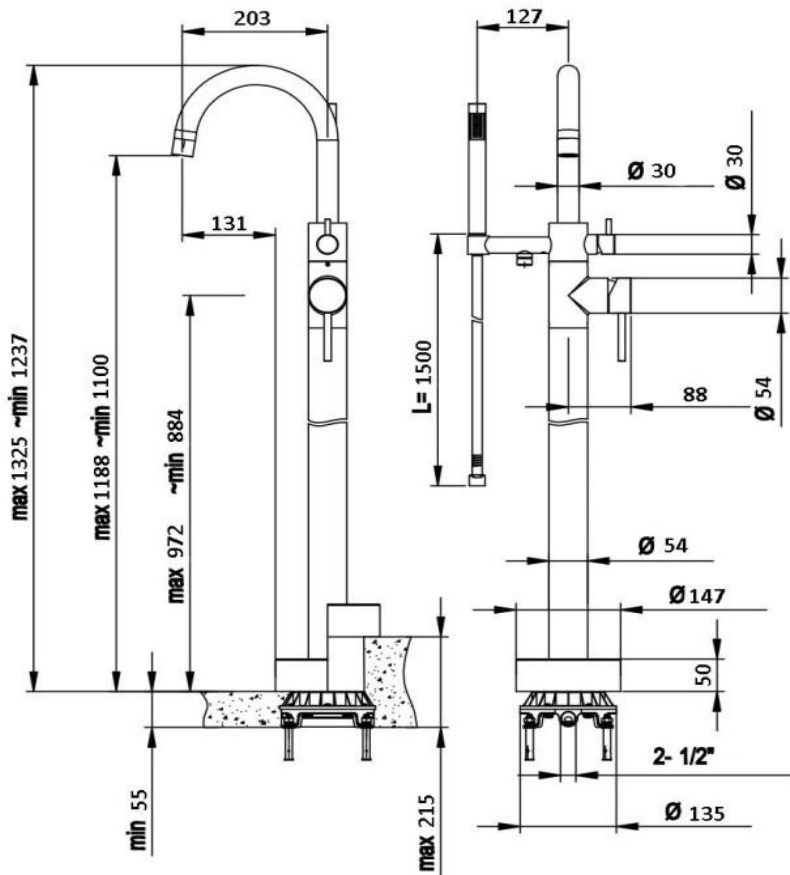

Paini COX

Paini Cox floor mounted bath spout with handshower, mixer & round spout

Finish: Chrome

78CR136R

Designed in Italy, made in China from DR brass

10 Year Warranty (2 Year Labour Warranty)

2 Year Warranty on Black Finish

For Mains Pressure only

Max. Operating Pressure: 500Kpa.

Min. Operating Pressure: 150Kpa.

Pipework must be flushed before installation

Please install as per manufacturers instructions in the box

Available finishes:

CR - Chrome

BK - Black

CQ - Brushed Nickel

Due to our policy of continuous product development, the design and specification shown are subject to change without notice.

Please confirm all particulars with your sales consultant prior to purchase.