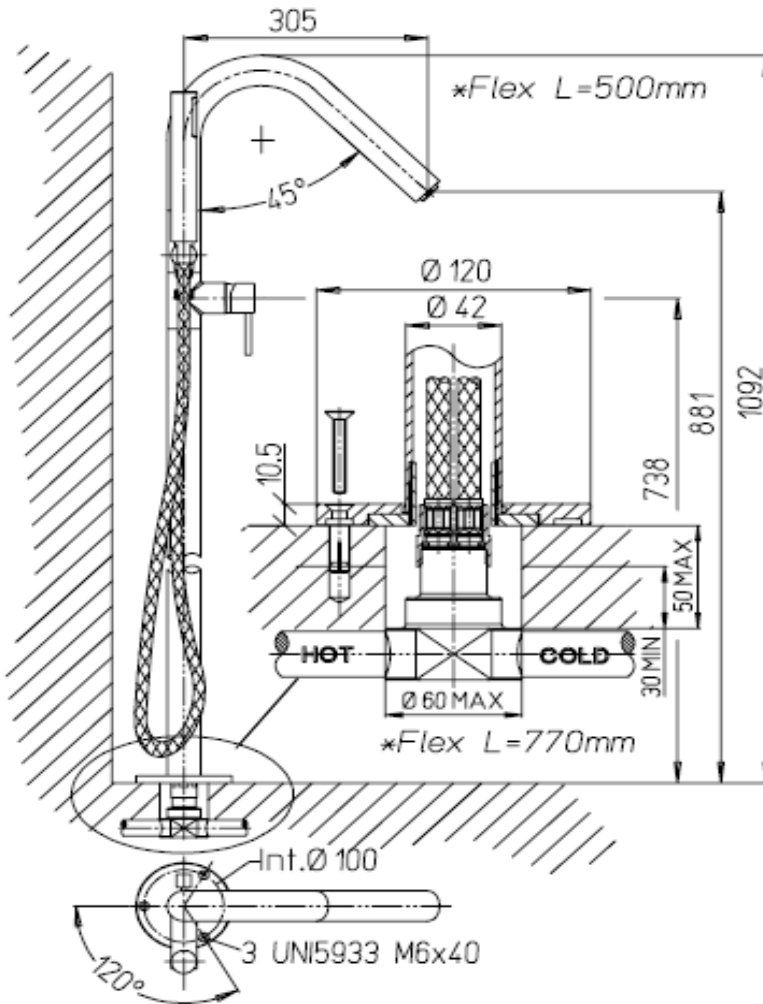

Paini COX

Paini Cox floor mounted spout with handshower & mixer

Finish: Chrome

78CR136

Made in Italy from DR brass

10 Year Warranty (2 Year Labour Warranty)

For Mains Pressure only

Max. Operating Pressure: 500Kpa.

Min. Operating Pressure: 150Kpa.

Pipework must be flushed before installation

Please install as per manufacturers instructions in the box