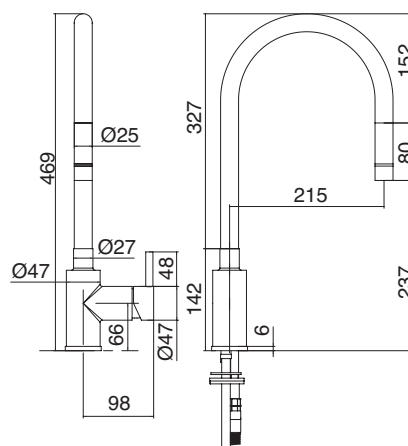

Z316

SINGLE LEVER SINK MIXER WITH PULL DOWN

PRODUCT: 33001101A02SS

CONSTRUCTION: 316 Stainless Steel

PRESSURE: Mains Pressure Only

MAX OPERATING PRESSURE (KPA): 500

MIN OPERATING PRESSURE (KPA): 50

RECOMMENDED WORKING PRESSURE (KPA): 350

SIZE (MM): 237

WATER CONSUMPTION (L/MIN): 5L

WELS RATING: 5 Star

WARRANTY: 10 years (2 years labour)

LEAD FREE: Yes

FEATURES

- Made from 316 Stainless Steel
- Household pressure must be limited to 500kPa
- Made in Italy

AVAILABLE FINISHES*: