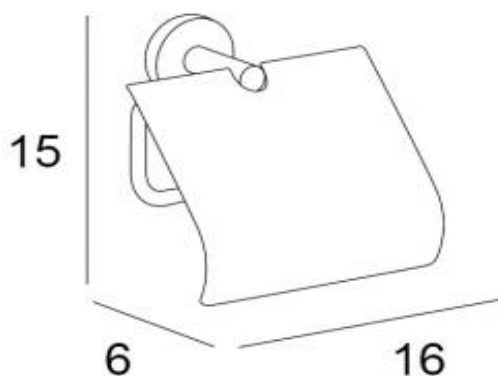

TECHNICAL SCHEDULE

Inda Gealuna Toilet Roll Holder with Cover

Code: A10260

Available in Chrome only
Measurements in cm above

Inspirational + European + Bathroomware

t 09 444 5656

e info@metrix.co.nz

www.metrix.co.nz