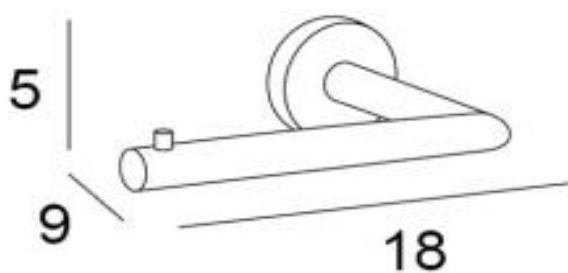

TECHNICAL SCHEDULE

Inda Gealuna Toilet Roll Holder

Code: A1025A / A1025ASS

Available in Chrome and Stainless Steel
Measurements in cm above

Inspirational + European + Bathroomware

t 09 444 5656

e info@metrix.co.nz