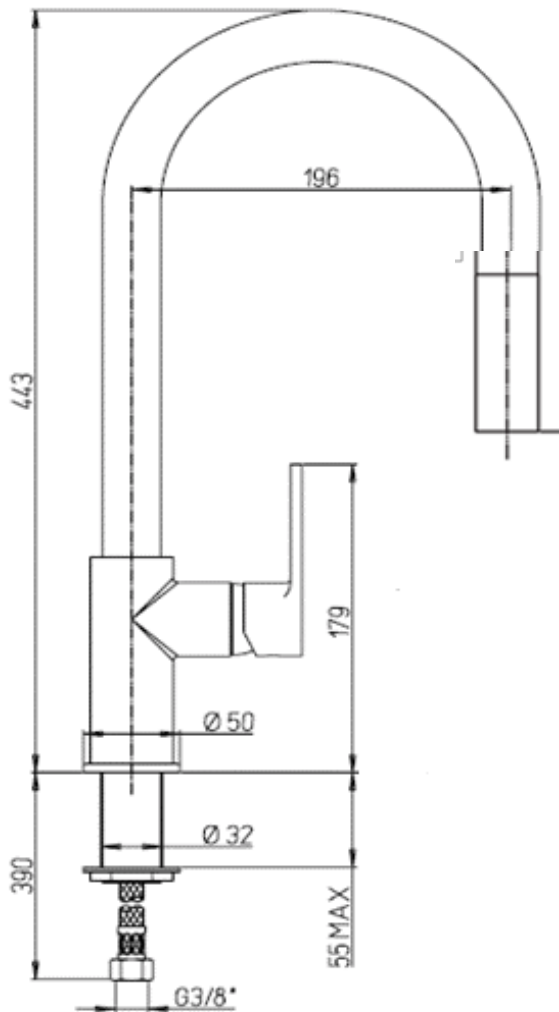

# Paini Le Mans

Paini Le Mans kitchen mixer with pull out spray, 2 functions

Finish: Chrome

90CR591LS

**Made in Italy**

10 Year Warranty

WELS Rating: 4 Star - 7.5 Litres/Min

**For Equal Pressure only**

Max. Operating Pressure: 500Kpa.

Min. Operating Pressure: 50Kpa.

*Pipework must be flushed before installation*

*Please install as per manufacturers instructions in the box*

Due to our policy of continuous product development, the design and specification shown are subject to change without notice.