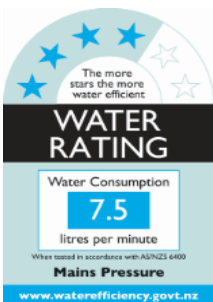

# Paini Le Mans

Paini Le Mans kitchen mixer with pull out spray, 2 functions

Finish: Chrome

90CR591LS

**Made in Italy**

10 Year Warranty

WELS Rating: 4 Star - 7.5 Litres/Min

**For Equal Pressure only**