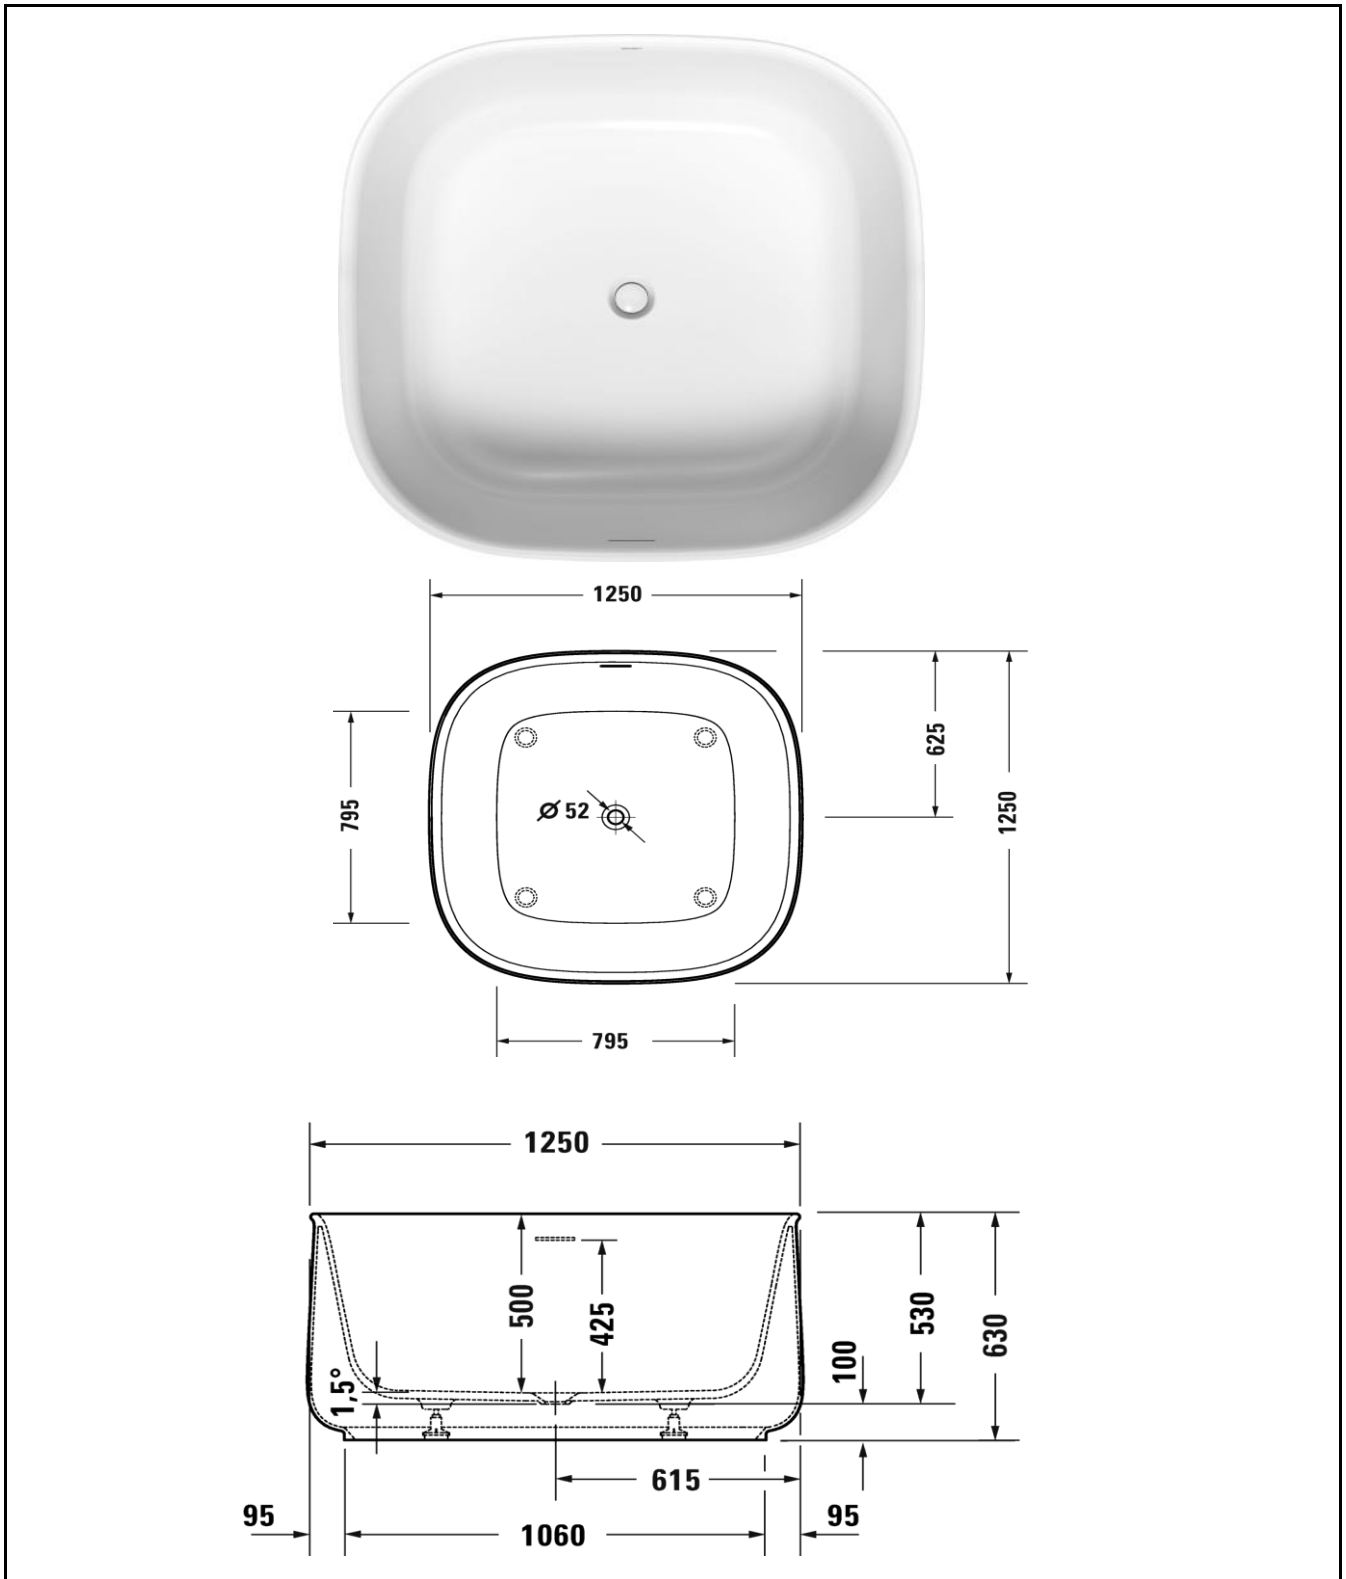

# TECHNICAL SCHEDULE

Zencha Freestanding Bath

Code: 700464

*Inspirational + European + Bathroomware*

t 09 444 5656

e info@metrix.co.nz

www.metrix.co.nz