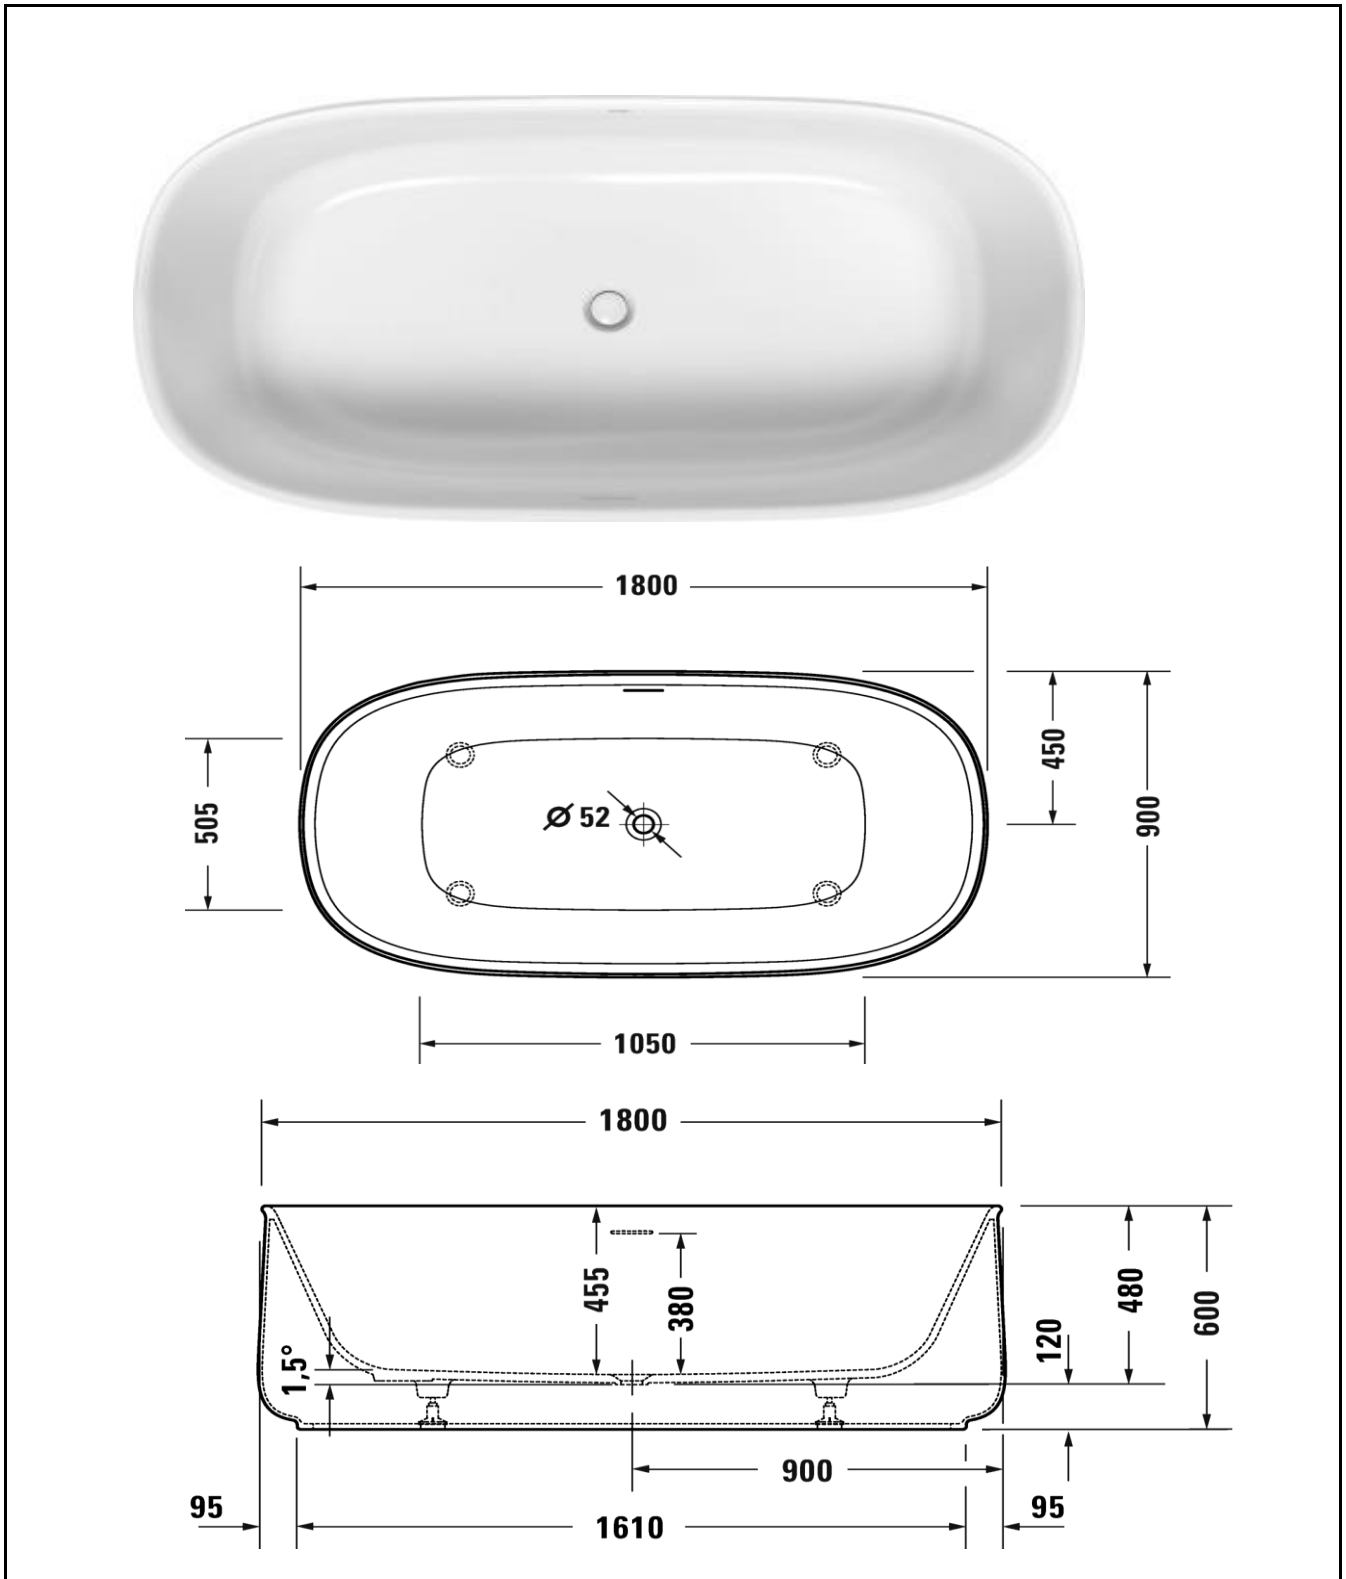

TECHNICAL SCHEDULE

Zencha Freestanding Bath

Code: 700463

Inspirational + European + Bathroomware

t 09 444 5656

e info@metrix.co.nz

www.metrix.co.nz