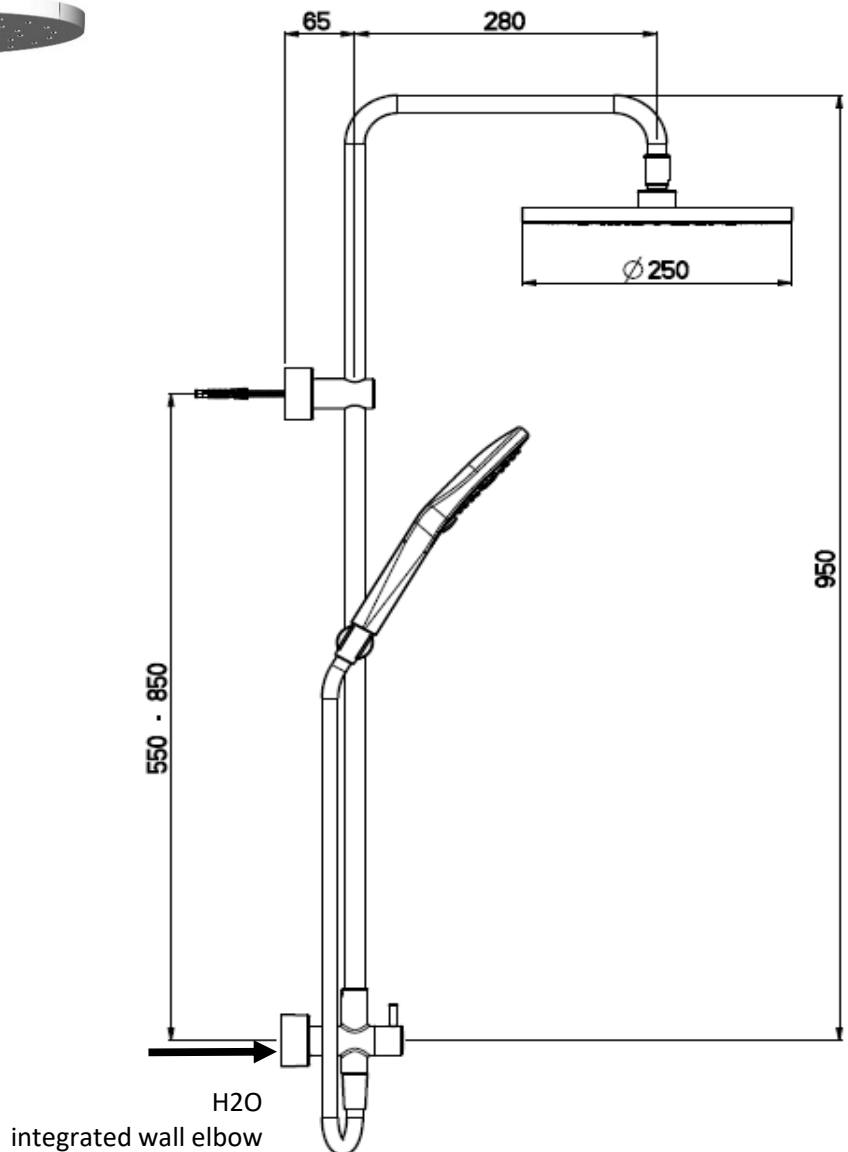

# TECHNICAL SCHEDULE

Nikles 3 Function Shower Column with 250mm dropless rain shower, 120mm dia. handshower 2 function, integrated wall elbow and diverter at the bottom bracket, adjustable fixing

Code: MX4CH > Chrome

Code: MX4GM > Gunmetal

Code: MX4BN > Brushed Nickel

Code: MX4BB > Brushed Brass

Code: MX4BK > Matt Black

WELS: 3 star

Flow rate: 7.97 L/min

Max. Operating Pressure: 500Kpa.

Min. Operating Pressure: 100Kpa.

Pipework must be flushed before installation

Please install as per manufacturers instructions in the box

Due to our policy of continuous product development, the design and specification shown are subject to change without notice.