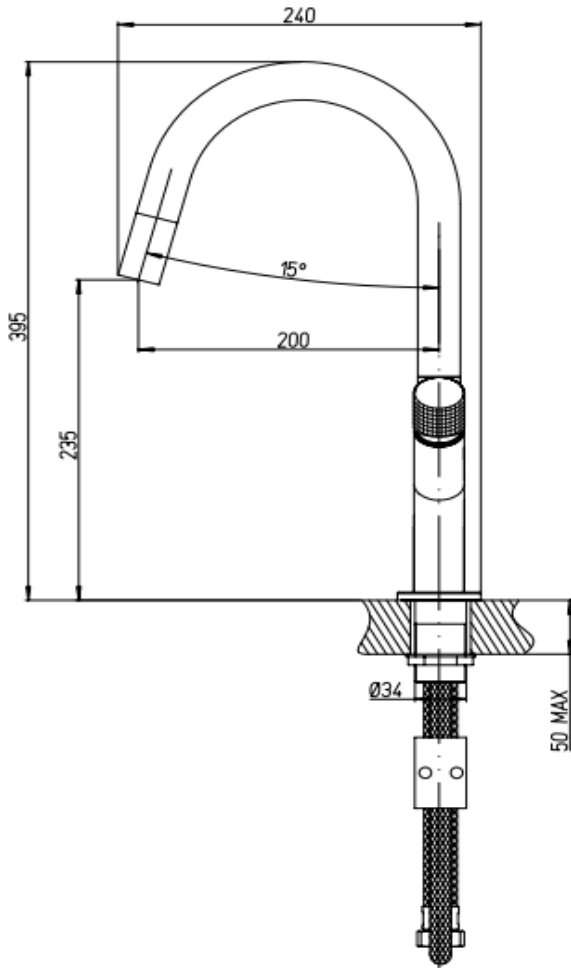

# Paini GRIP

Paini Grip kitchen mixer with pull down nozzle

Finish: Chrome

7GCR591FU

**Made in Italy**

10 Year Warranty

Water Efficiency: 4 Star

Water Consumption: 7.5 L/min

**For Equal Pressure only**

Max. Operating Pressure: 500Kpa.

Min. Operating Pressure: 50Kpa.

*Pipework must be flushed before installation*

*Please install as per manufacturers instructions in the box*

**Available finishes:**