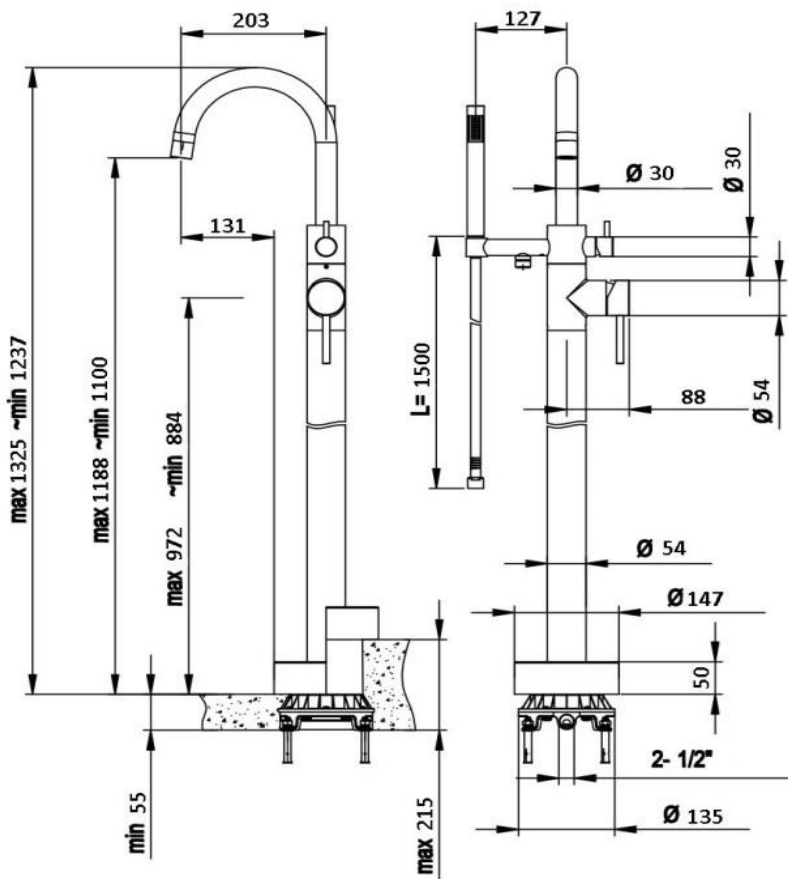

Paini COX

Paini Cox floor mounted bath spout with handshower, mixer & round spout

Finish: Chrome

78CR136R

Made in Italy

10 Year Warranty (2 Year for Black)

For Equal Pressure only

Max. Operating Pressure: 500Kpa.

Min. Operating Pressure: 50Kpa.

Pipework must be flushed before installation

Please install as per manufacturers instructions in the box

Available finishes:

CR - Chrome

BK - Black

CQ - Brushed Nickel

Due to our policy of continuous product development, the design and specification shown are subject to change without notice.