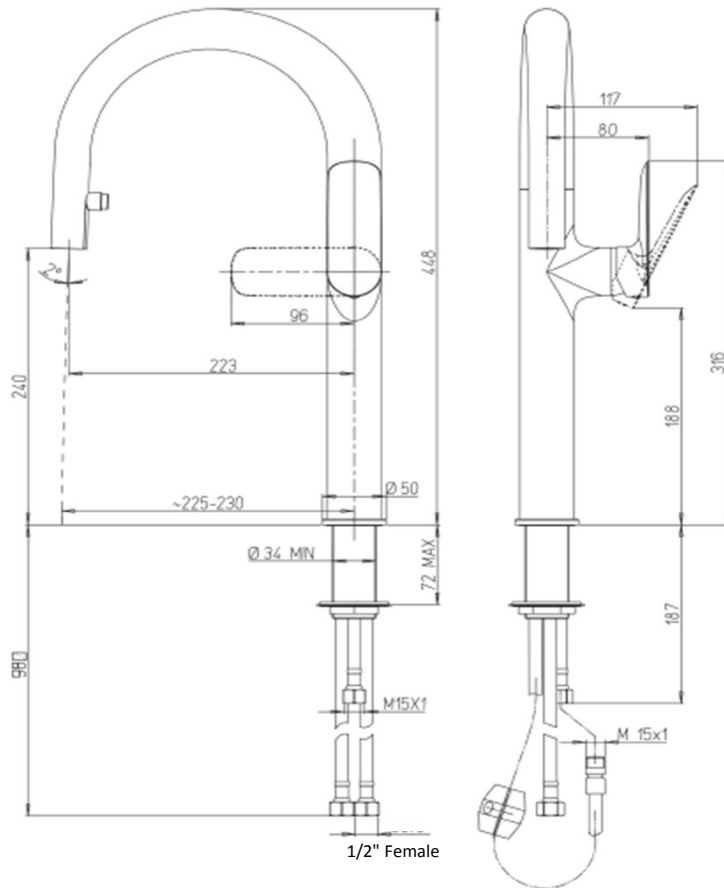

# Paini Nove

Paini Nove kitchen mixer with pull down dual function nozzle

Finish: Chrome

09CR591B

**Made in Italy**

10 Year Warranty (2 Year for Black) WELS Rating: 4 Star - 7.5

**For Equal Pressure only**

Max. Operating Pressure: 500Kpa.

Min. Operating Pressure: 50Kpa.

*Pipework must be flushed before installation*

*Please install as per manufacturers instructions in the box*

**Available finishes:**

BK - Black

GM - Gun Metal

CQ - Brushed Nickel