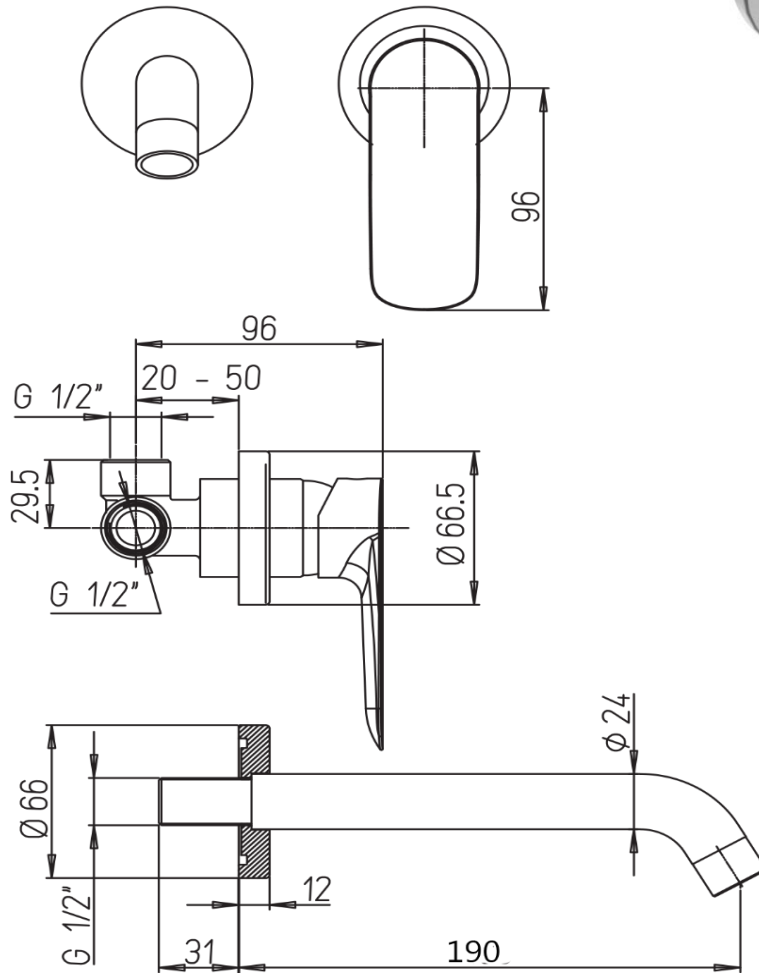

Paini Nove

Paini Nove wall mounted basin mixer, 190mm projection

Finish: Chrome

09CR208L

Made in Italy

10 Year Warranty (2 Year for Black)

Water Efficiency: 5 Star

Water Consumption: 5.5L/min

For Equal Pressure only

Max. Operating Pressure: 500Kpa.

Min. Operating Pressure: 50Kpa.

Pipework must be flushed before installation

Please install as per manufacturers instructions in the box

Available finishes: