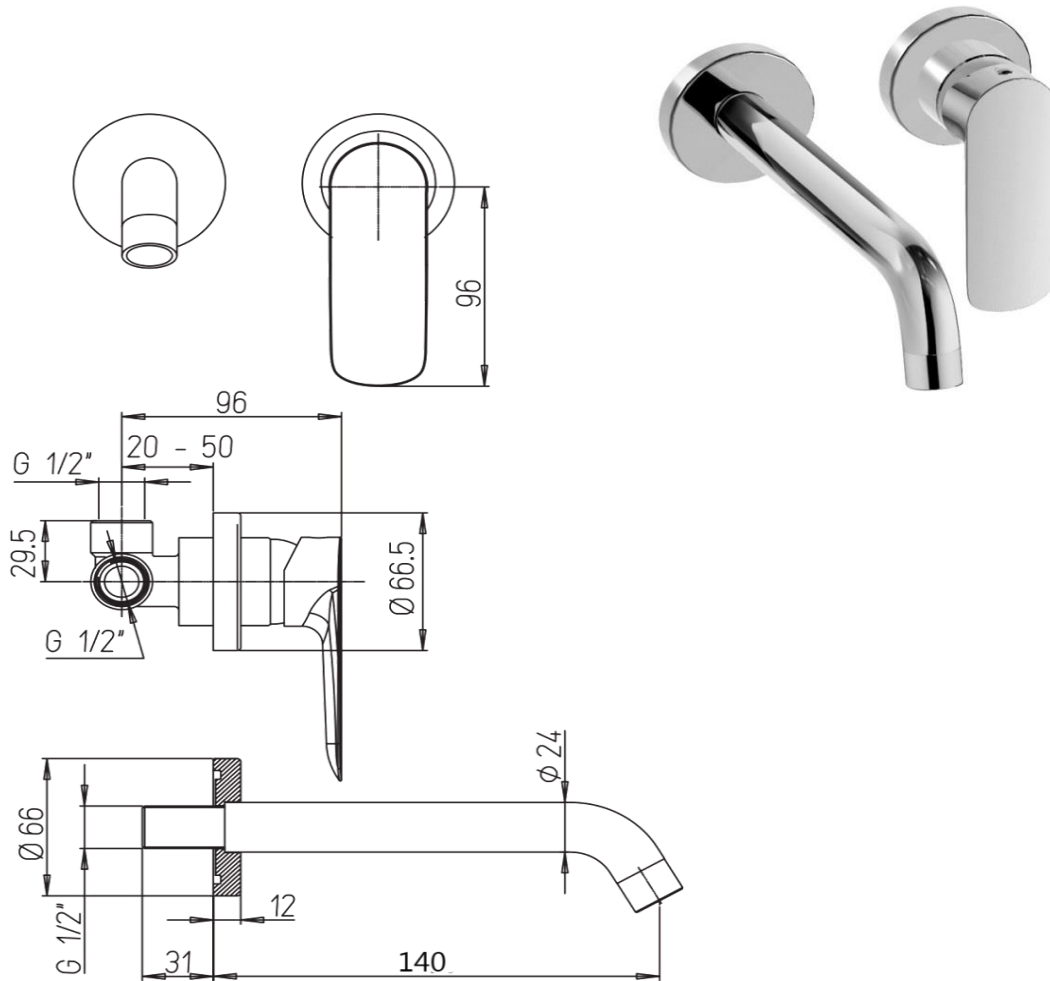

Paini Nove

Paini Nove wall mounted basin mixer, 140mm projection

Finish: Chrome

09CR208

Made in Italy

10 Year Warranty (2 Year for Black)

Water Efficiency: 5 Star

Water Consumption: 5.5L/min

For Equal Pressure only

Max. Operating Pressure: 500Kpa.

Min. Operating Pressure: 50Kpa.

Pipework must be flushed before installation

Please install as per manufacturers instructions in the box

Available finishes:

CR - Chrome

BK - Black

GM - Gun Metal

CQ - Brushed Nickel

Due to our policy of continuous product development, the design and specification shown are subject to change without notice.

Please confirm all particulars with your sales consultant prior to purchase.