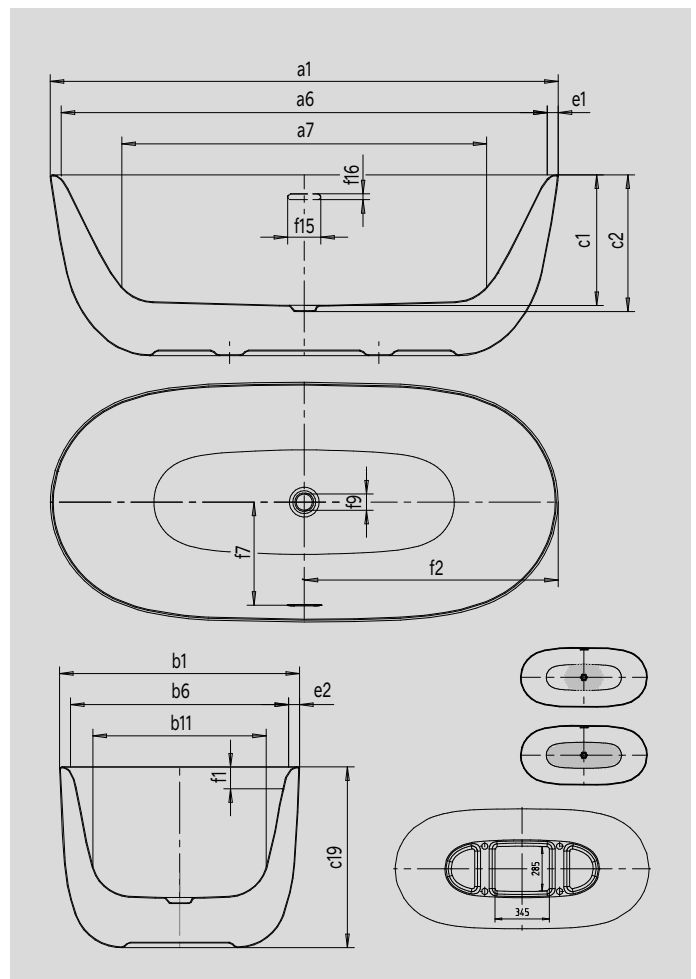

MEISTERSTÜCK OYO DUO

- An unprecedented Egg Shape design made of sustainable steel enamel by means of the highest German engineering skills
- a graceful design sculpture that integrates harmoniously into the bathroom space, flowing and almost seeming to float
- inspired by Japanese porcelain design: the double-walled product impresses with its minimal organic lines and elegant functionality
- the inner shape offers maximum lying comfort, even for two people, with two identical backrests and a central waste
- available in numerous colours of the Coordinated Colours Collection
- Installation information: The free space under the bathtub enables installation without a screed recess for lowering the waste fitting

Similar illustration

Model		1051-4034
External length	a_1	1730 mm
Internal length (top)	a_6	1660 mm
Internal length (bottom)	a_7	1275 mm
External width	b_1	820 mm
Internal width (top)	b_6	750 mm
Internal width (bottom)	b_{11}	606 mm
Depth inside	c_1	419 mm
Depth incl. waste hole	c_2	439 mm
Height of bath	c_{19}	580 mm
Width of rim (foot end; long side)	$e_1; e_2$	35; 35 mm
Distance top edge to centre of overflow hole	f_1	70 mm
Distance bath edge to centre of waste hole	f_2	865 mm
Distance centre of waste hole to centre of overflow hole	f_7	356 mm
Diameter of waste hole	f_9	Ø 52 mm
Width of overflow hole	f_{15}	108 mm
Height of overflow hole	f_{16}	19 mm
Water volume		186 l
Net weight		105 kg
Anti-slip		478 x 332 mm
Full anti-slip		1023 x 337 mm