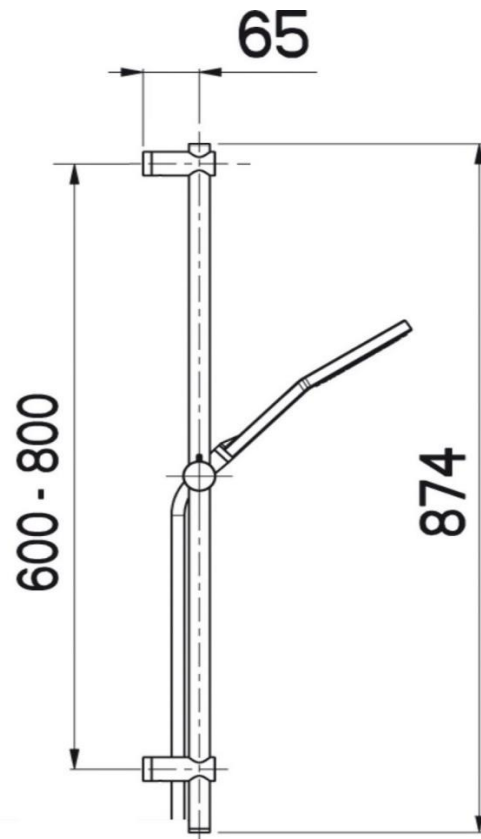

TECHNICAL SCHEDULE

Nikles sliding bar set with 120mm shower head, silver flex hose 1.5m, wall elbow with NRV

3 Function Shower head: rain, swirl spray and massage. Easy to Clean technology.

Code: MX1CH > Chrome

Gunmetal

WELS: 3 star

Flow rate: 9 lit/min

Max. Operating Pressure: 500Kpa.

Min. Operating Pressure: 50Kpa.

Pipework must be flushed before installation

Please install as per manufacturers instructions in the box