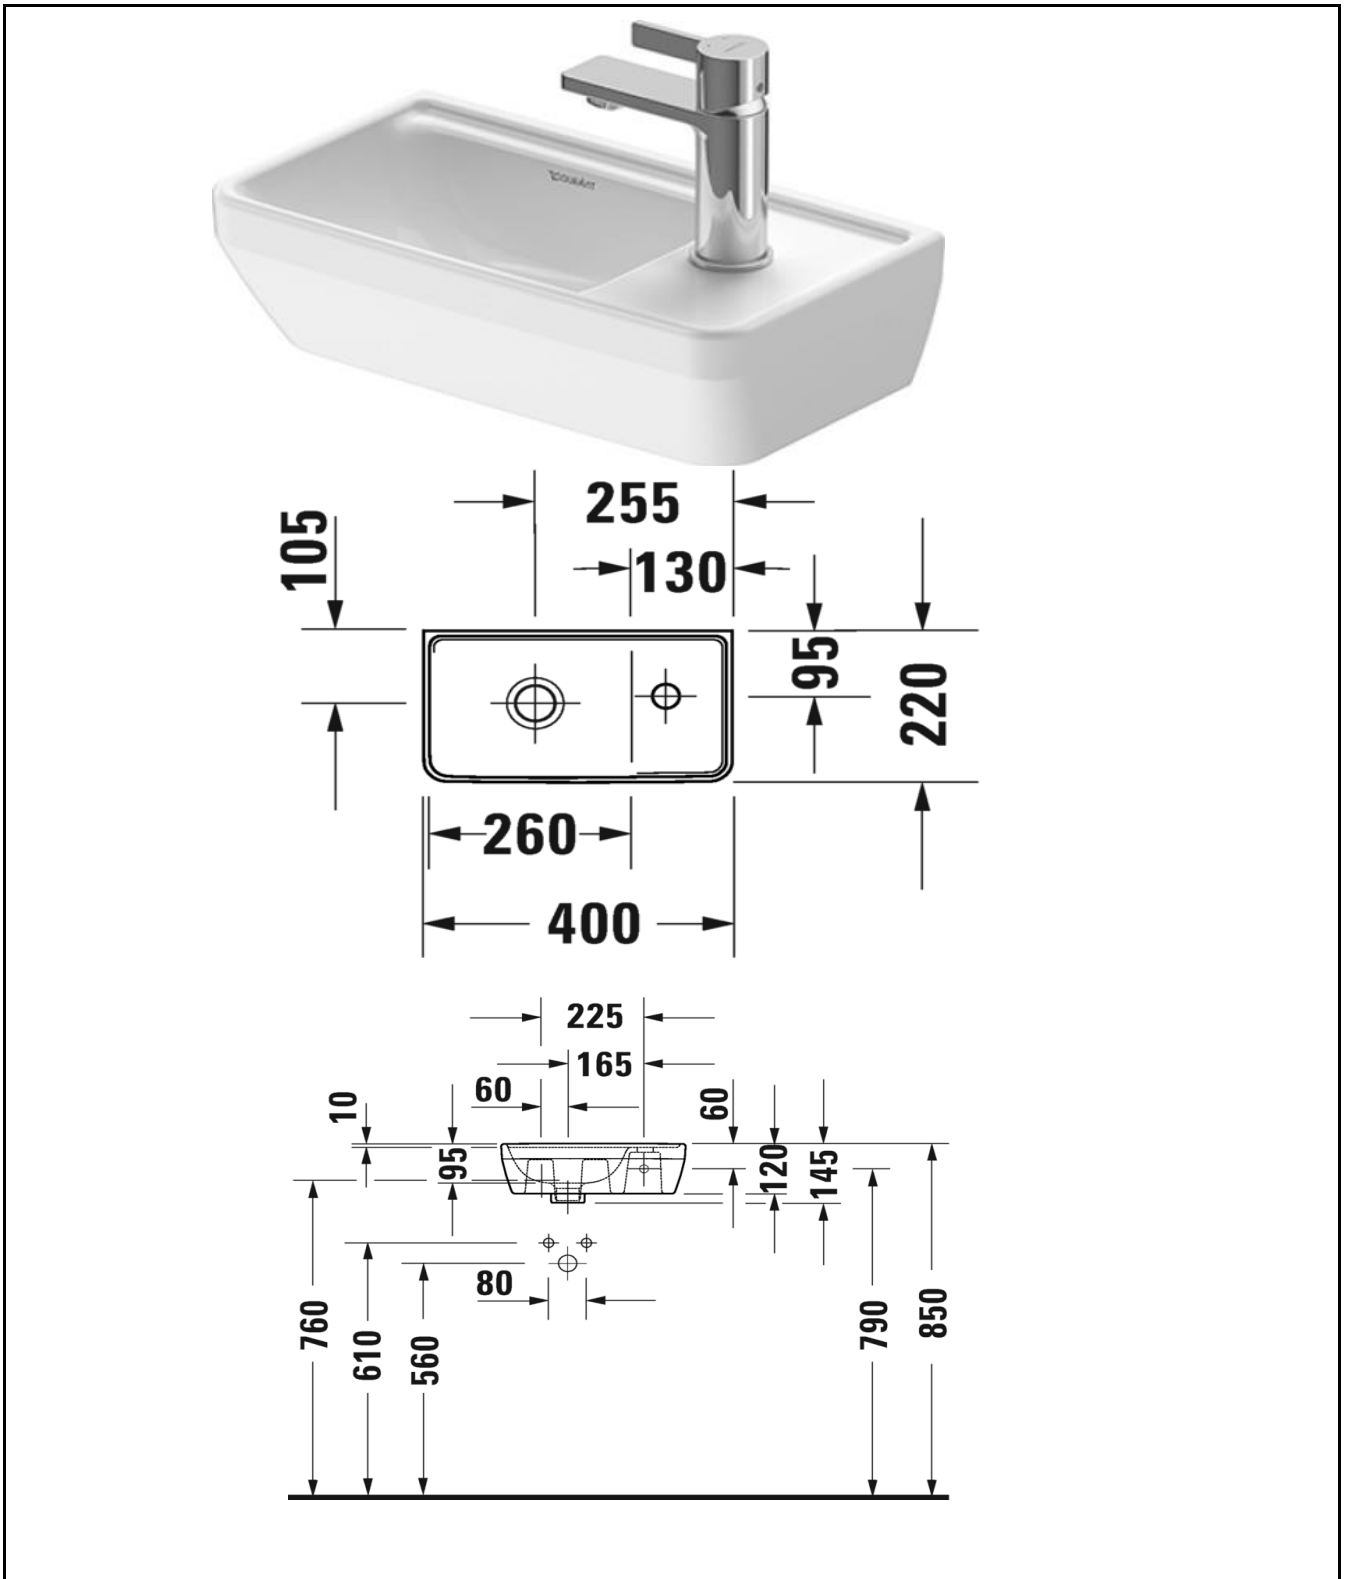

# TECHNICAL SCHEDULE

D-neo handrinse basin

Code: 739.40

*Inspirational + European + Bathroomware*