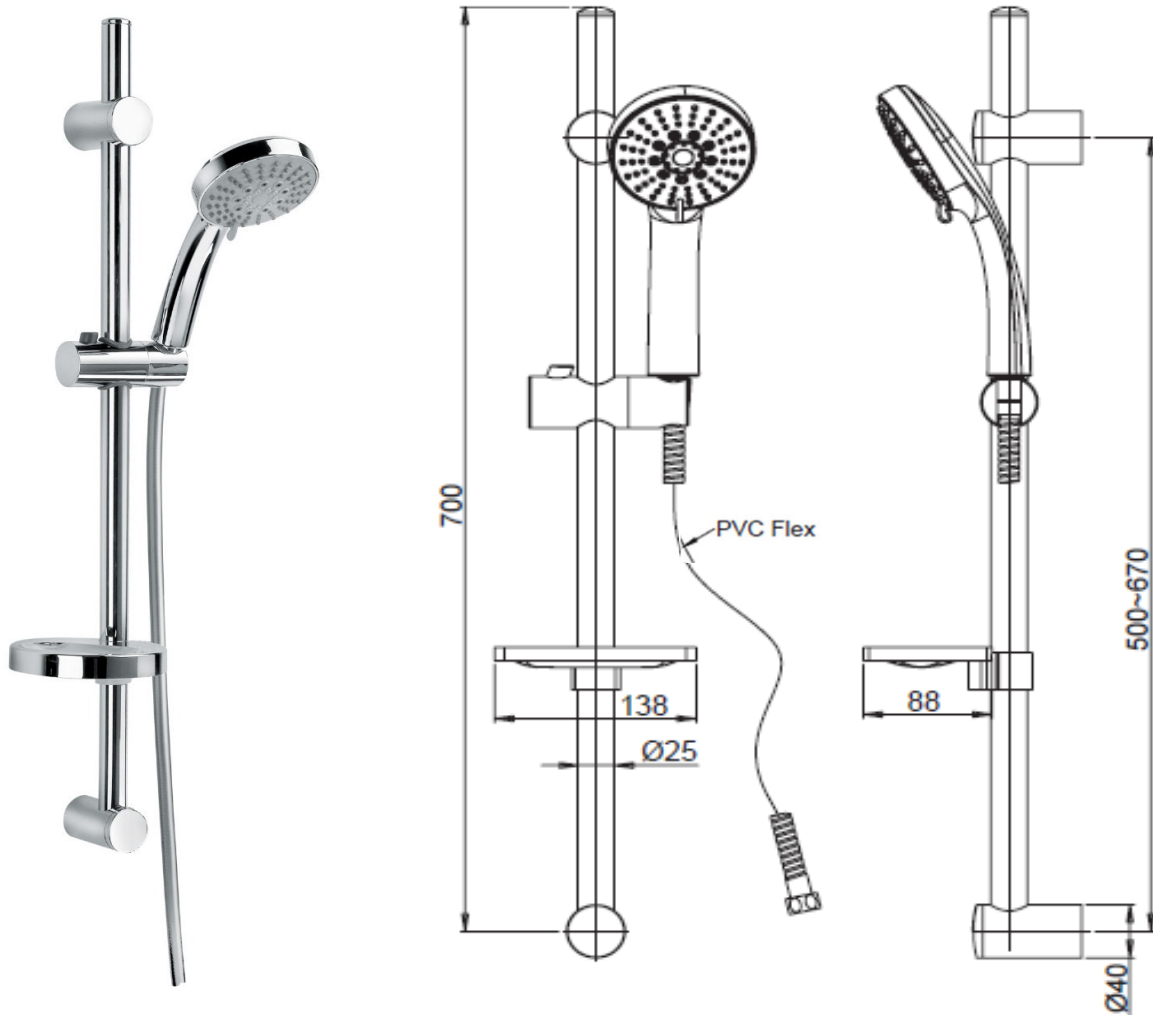

Paini

Paini Slide Shower with free fixation, 5 jet handpiece, silver flex hose, soap dish and wall elbow

Finish: Chrome

P2

Made in Italy

WELS Rating: 3 Star - 9 L/min

For Equal Pressure only

Max. Operating Pressure: 500Kpa.

Min. Operating Pressure: 100Kpa.

Pipework must be flushed before installation

Please install as per manufacturers instructions in the box

Due to our policy of continuous product development, the design and specification shown are subject to change without notice.