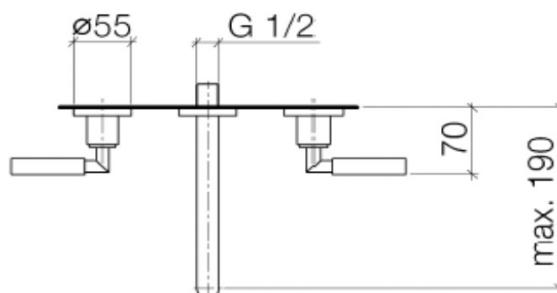

# TECHNICAL SCHEDULE

Dornbracht Tara. 3 wall mounted basin mixer

Code: D36712882

*Inspirational + European + Bathroomware*

t 09 444 5656

e info@metrix.co.nz

www.metrix.co.nz