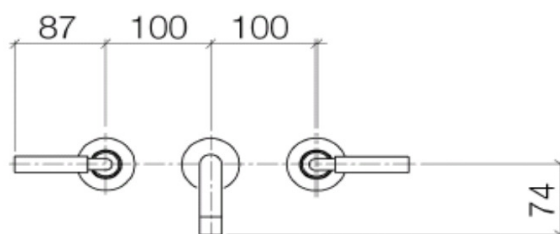

# TECHNICAL SCHEDULE

Dornbracht Tara. 3 wall mounted basin mixer

Code: D36712882

*Inspirational + European + Bathroomware*

t 09 444 5656

e info@metrix.co.nz

www.metrix.co.nz