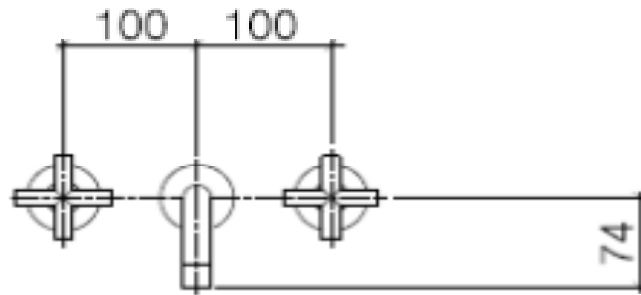

Dornbracht Tara. Wall mounted basin mixer

Code: D36712892

*Inspirational + European + Bathroomware*