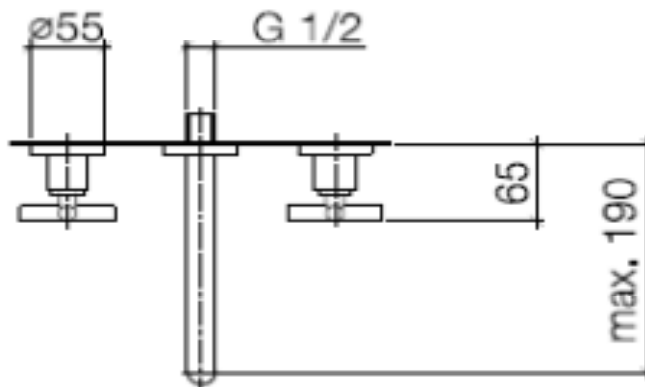

Dornbracht Tara. Wall mounted basin mixer

Code: D36712892

*Inspirational + European + Bathroomware*