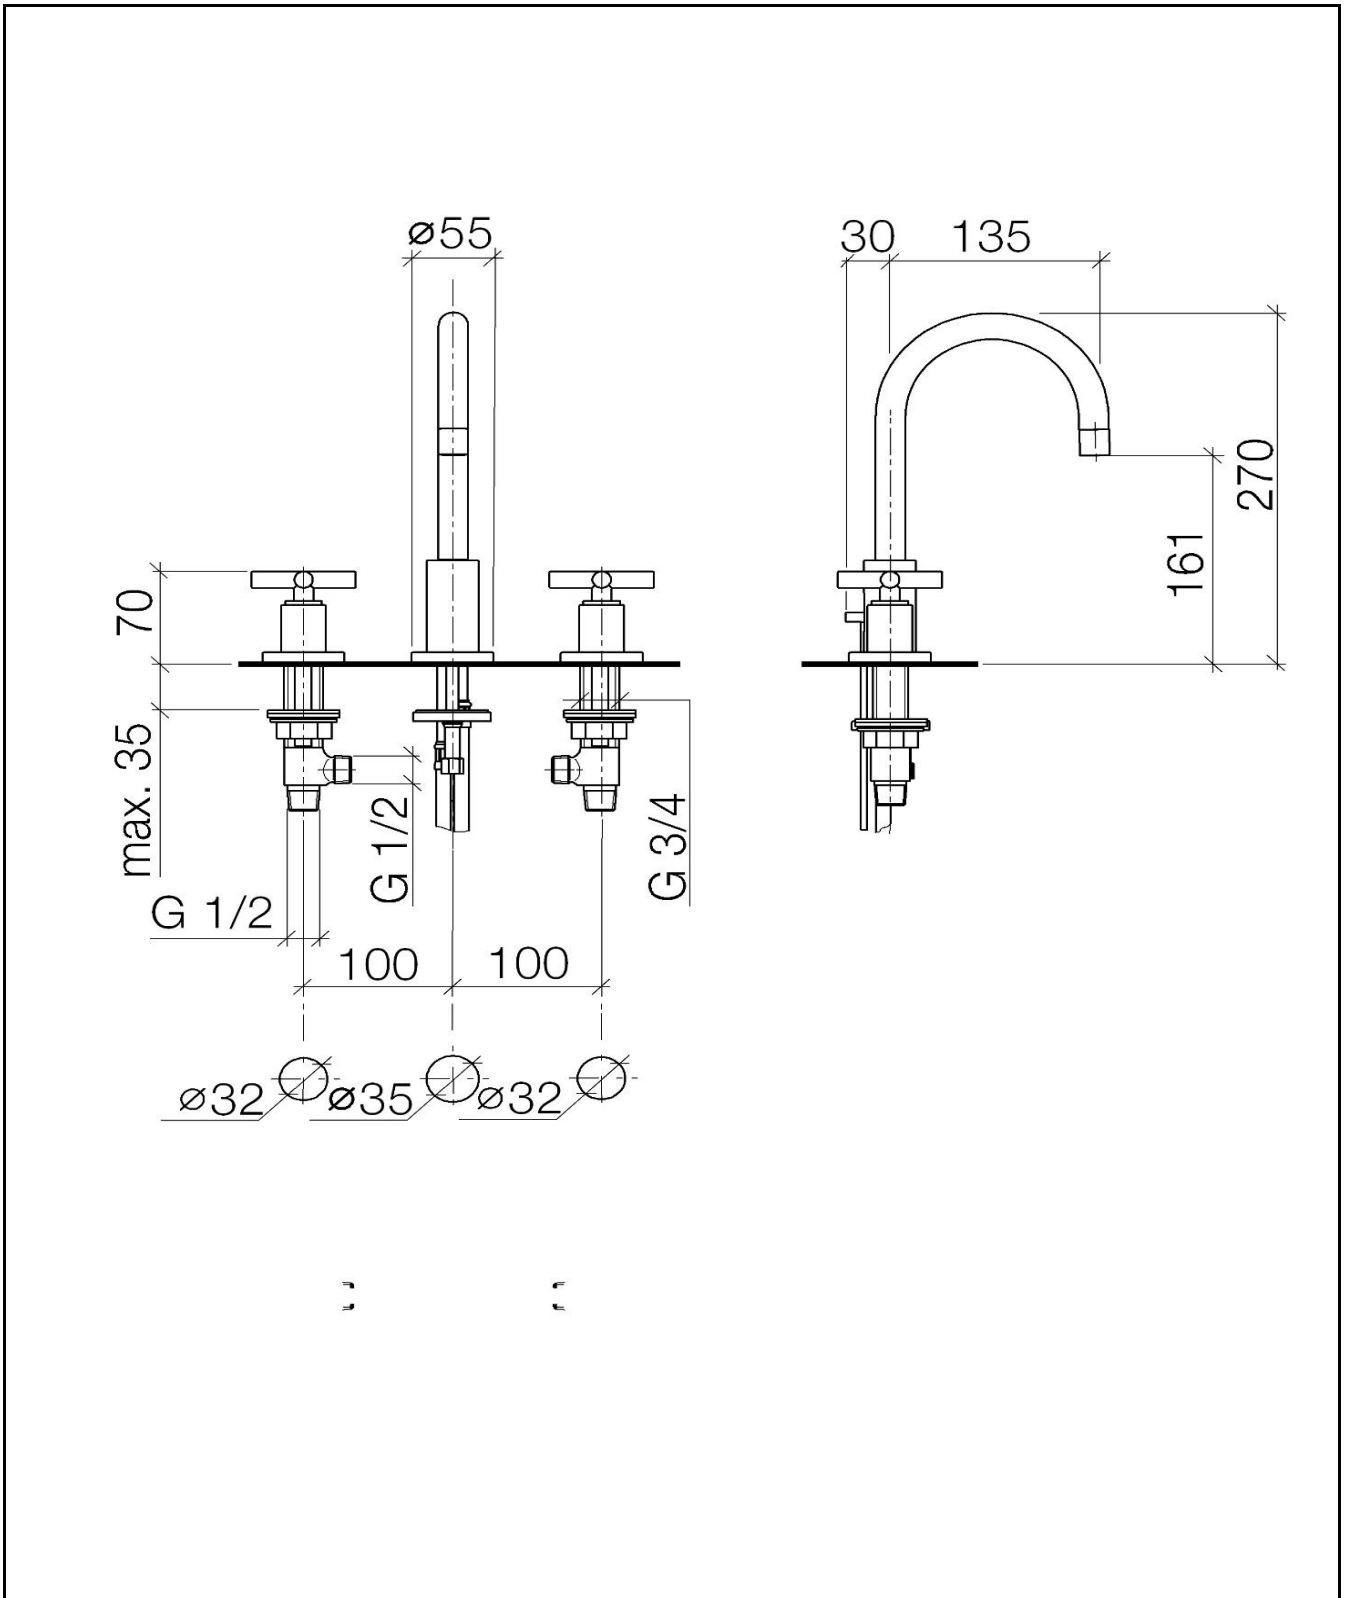

TECHNICAL SCHEDULE

Dornbracht Tara. 3 hole mixer with cross handles

Code: D20710892

Inspirational + European + Bathroomware