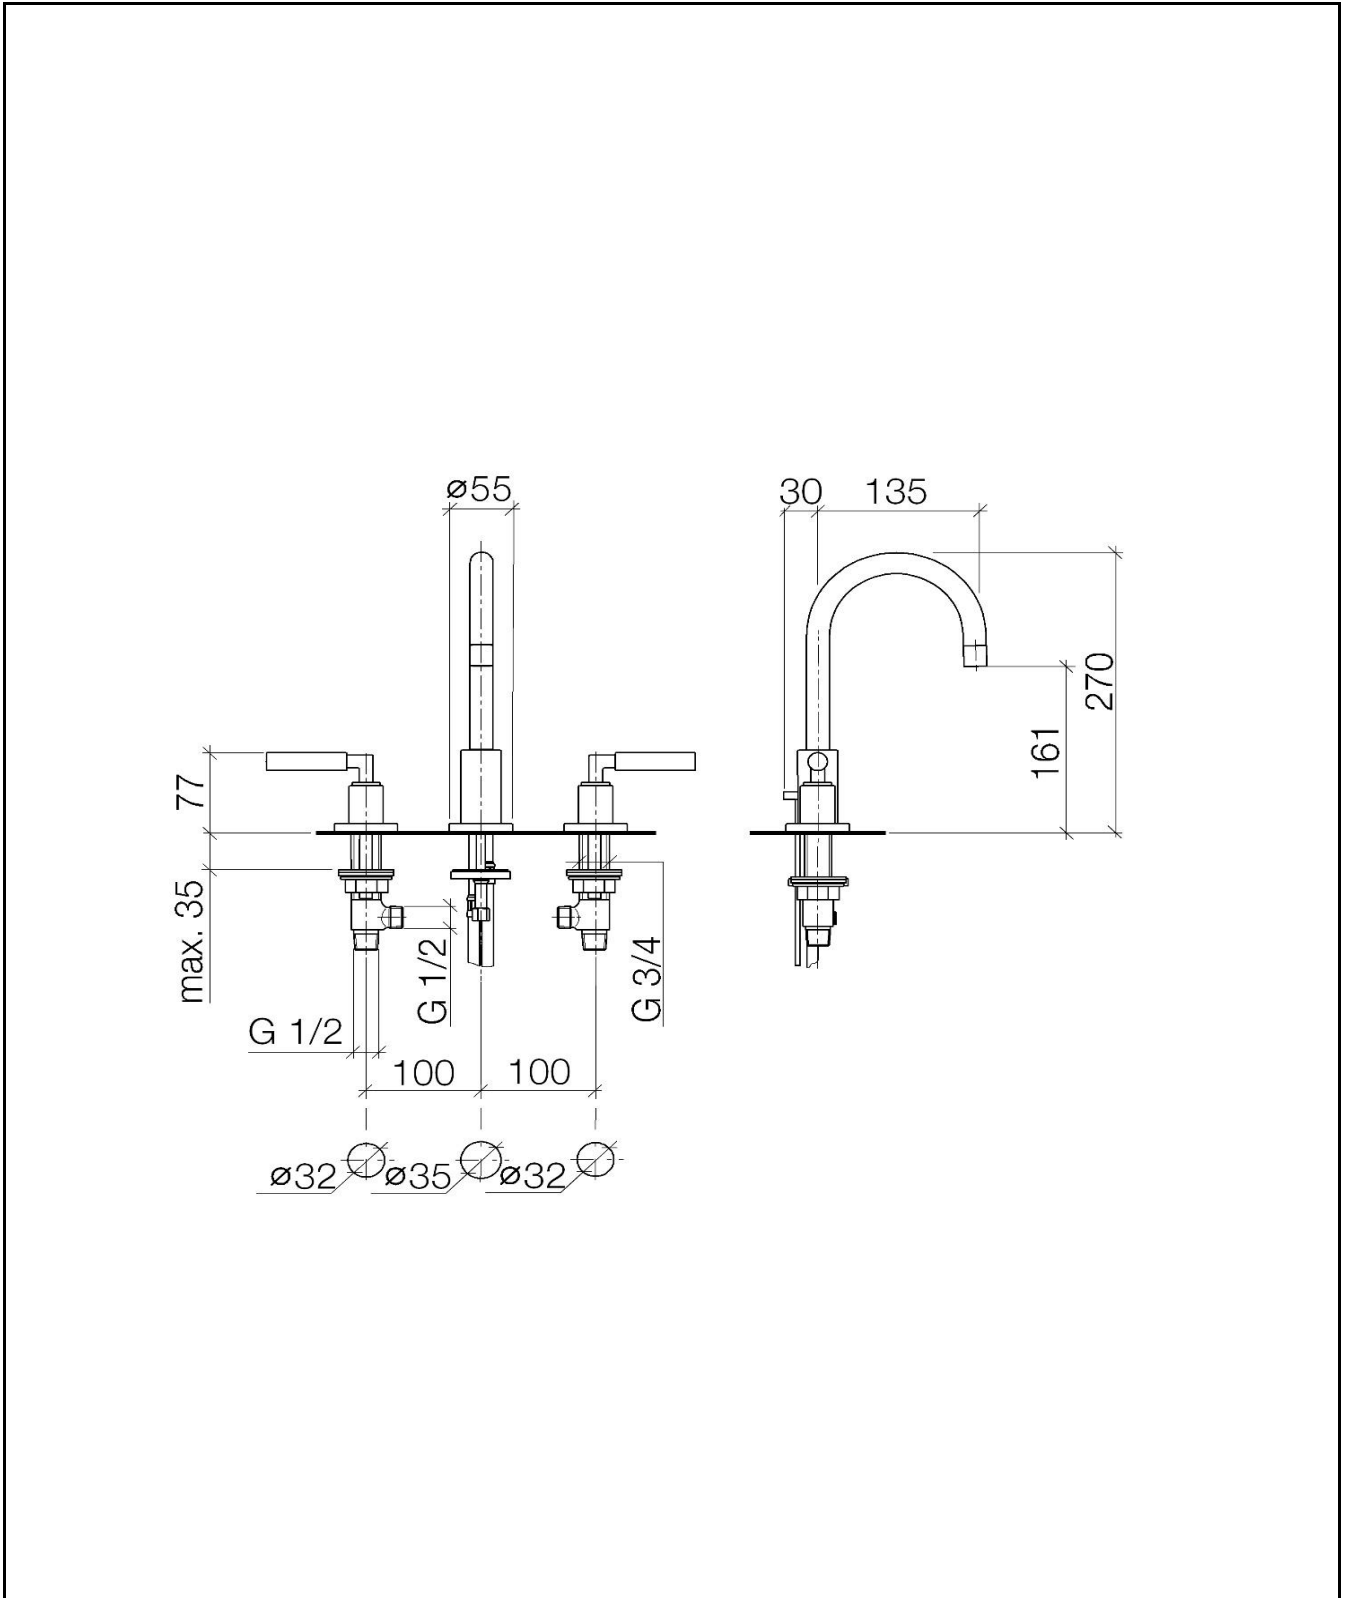

# TECHNICAL SCHEDULE

Dornbracht Tara. 3 hole mixer with lever handles

Code: D20710882

*Inspirational + European + Bathroomware*