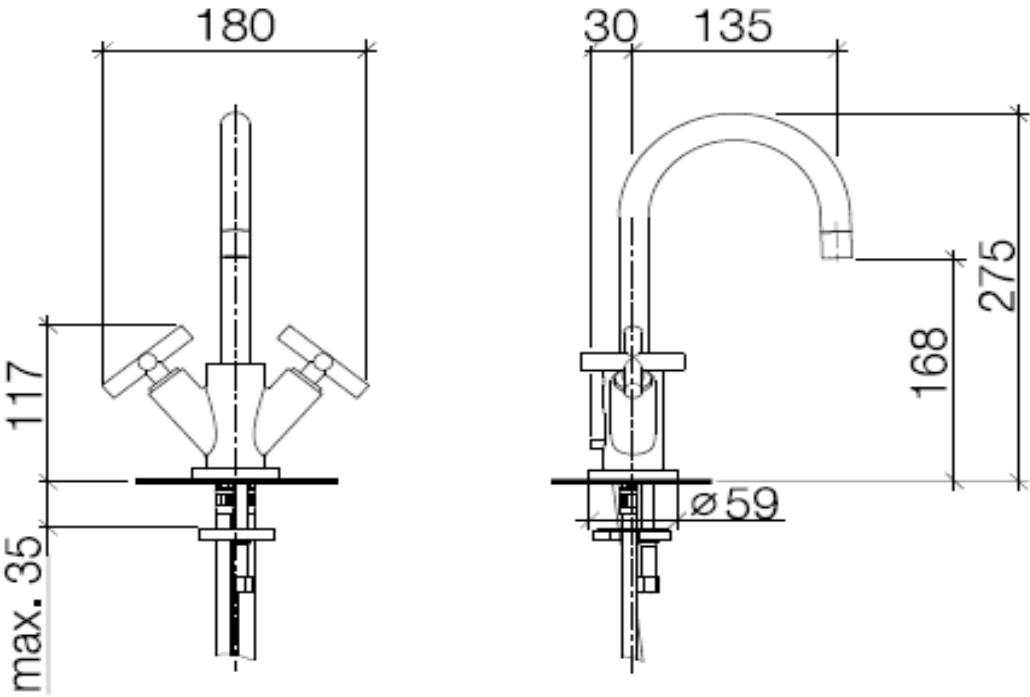

# TECHNICAL SCHEDULE

Dornbracht Tara. Basin mixer

Code: D22512892

*Inspirational + European + Bathroomware*

**t** 09 444 5656

**e** [info@metrix.co.nz](mailto:info@metrix.co.nz)

[www.metrix.co.nz](http://www.metrix.co.nz)