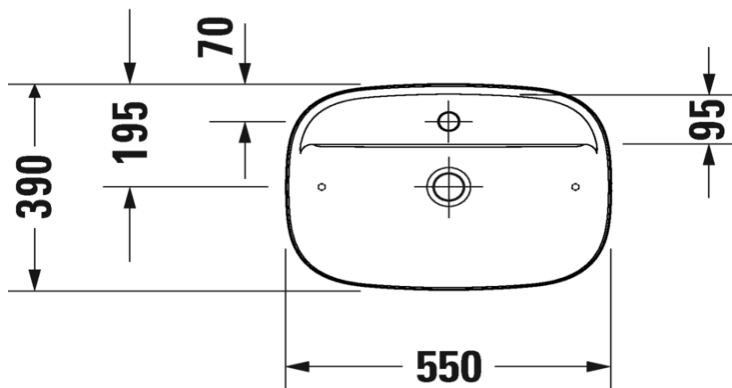

TECHNICAL SCHEDULE

Zencha vessel basin with tap platform

Code: 2374.55

Inspirational + European + Bathroomware