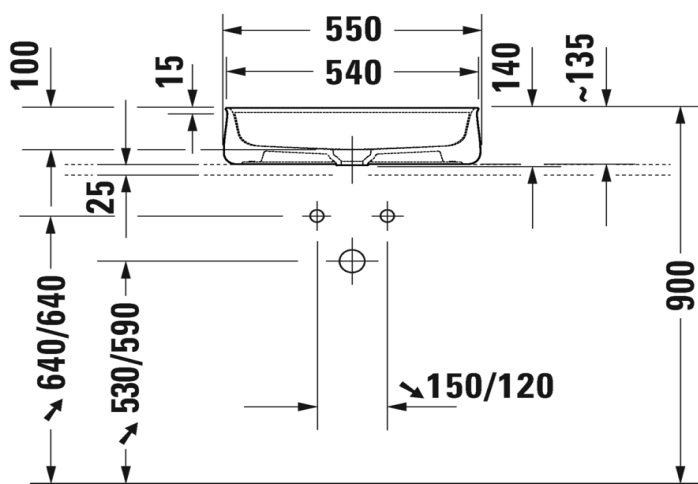

TECHNICAL SCHEDULE

Zencha vessel basin with tap platform

Code: 2374.55

Inspirational + European + Bathroomware