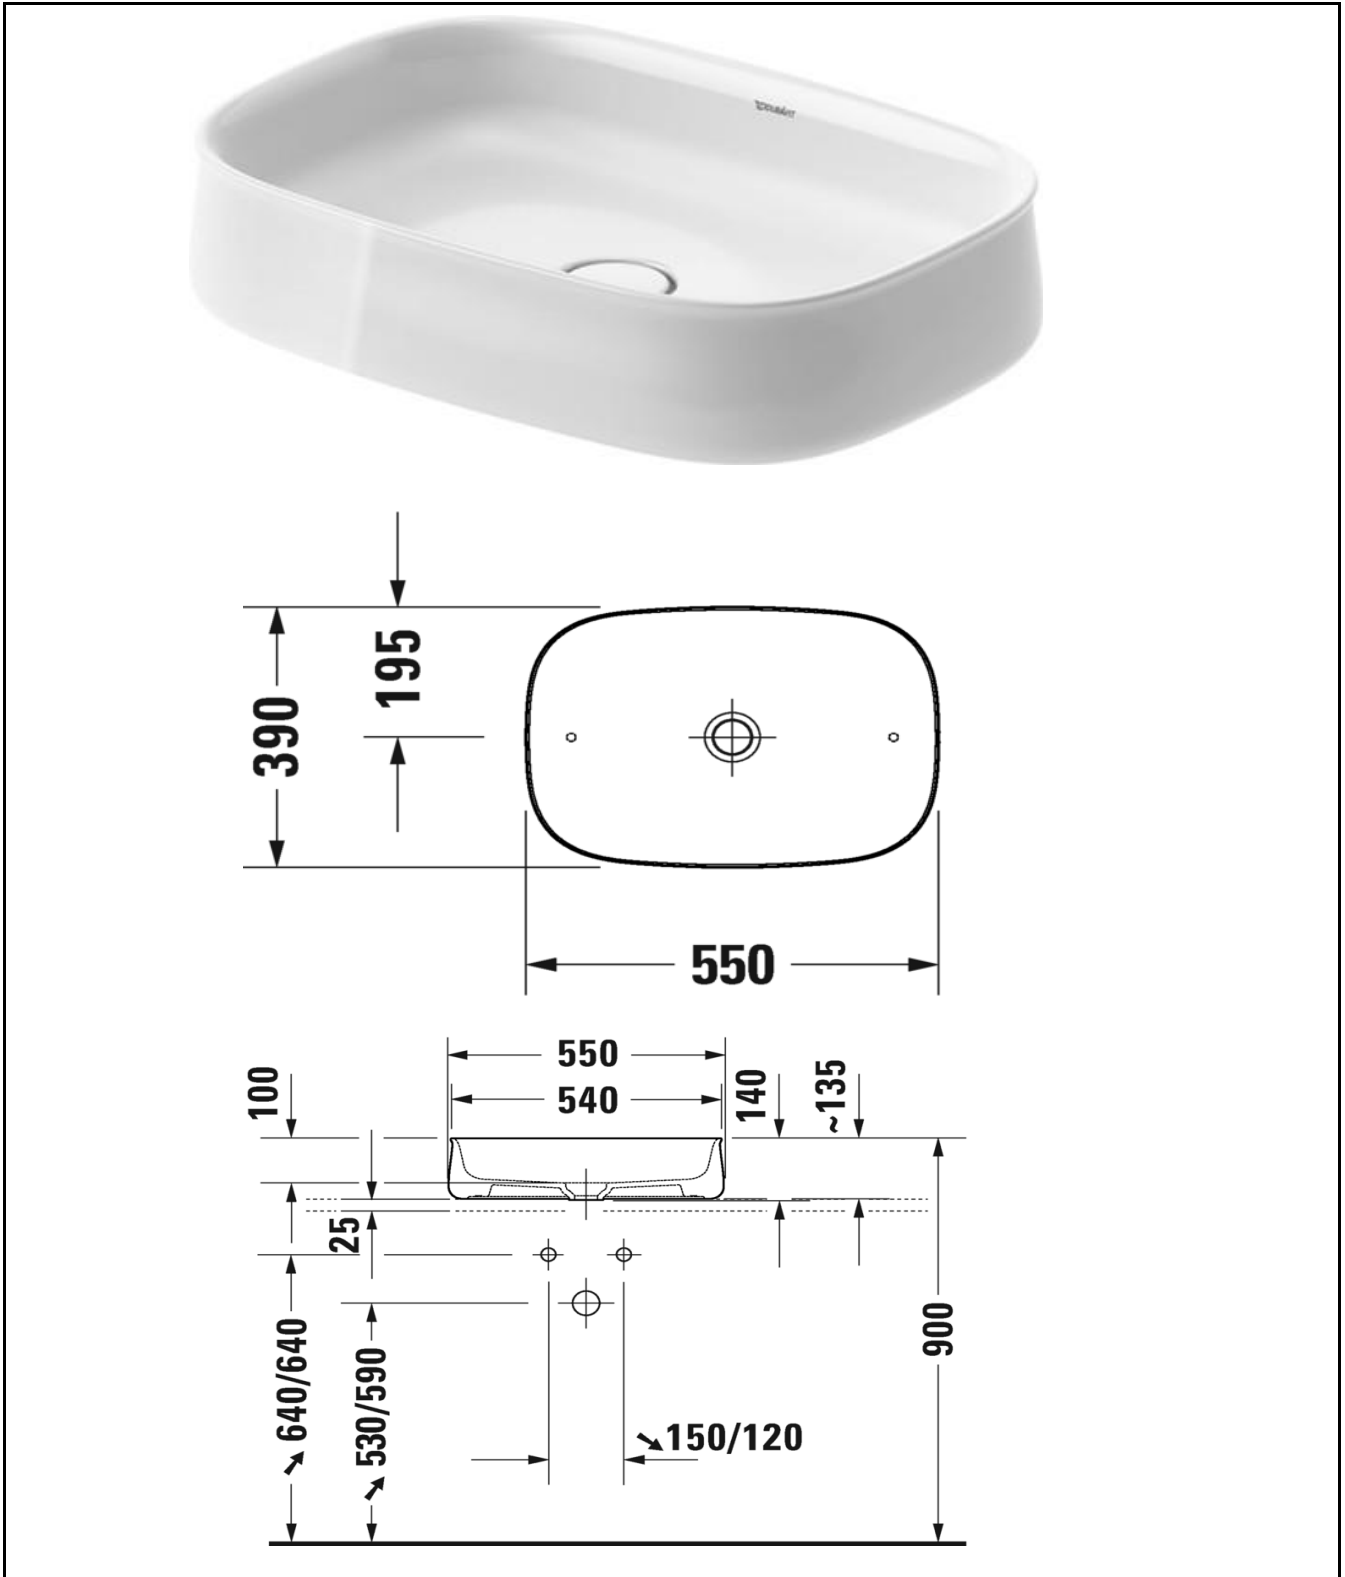

# TECHNICAL SCHEDULE

Zencha vessel basin

Code: 2373.55

*Inspirational + European + Bathroomware*