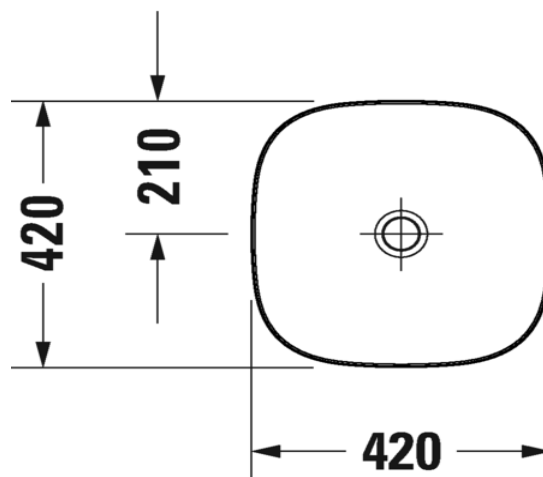

TECHNICAL SCHEDULE

Zencha vessel basin

Code: 2373.42

Inspirational + European + Bathroomware