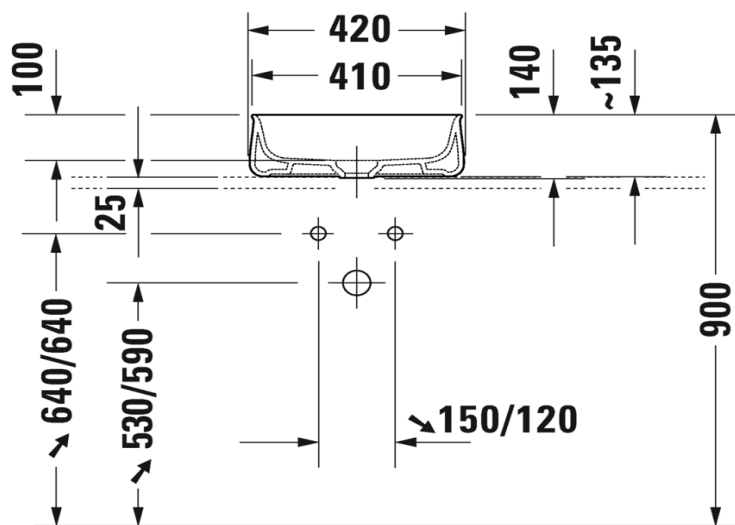

TECHNICAL SCHEDULE

Zencha vessel basin

Code: 2373.42

Inspirational + European + Bathroomware