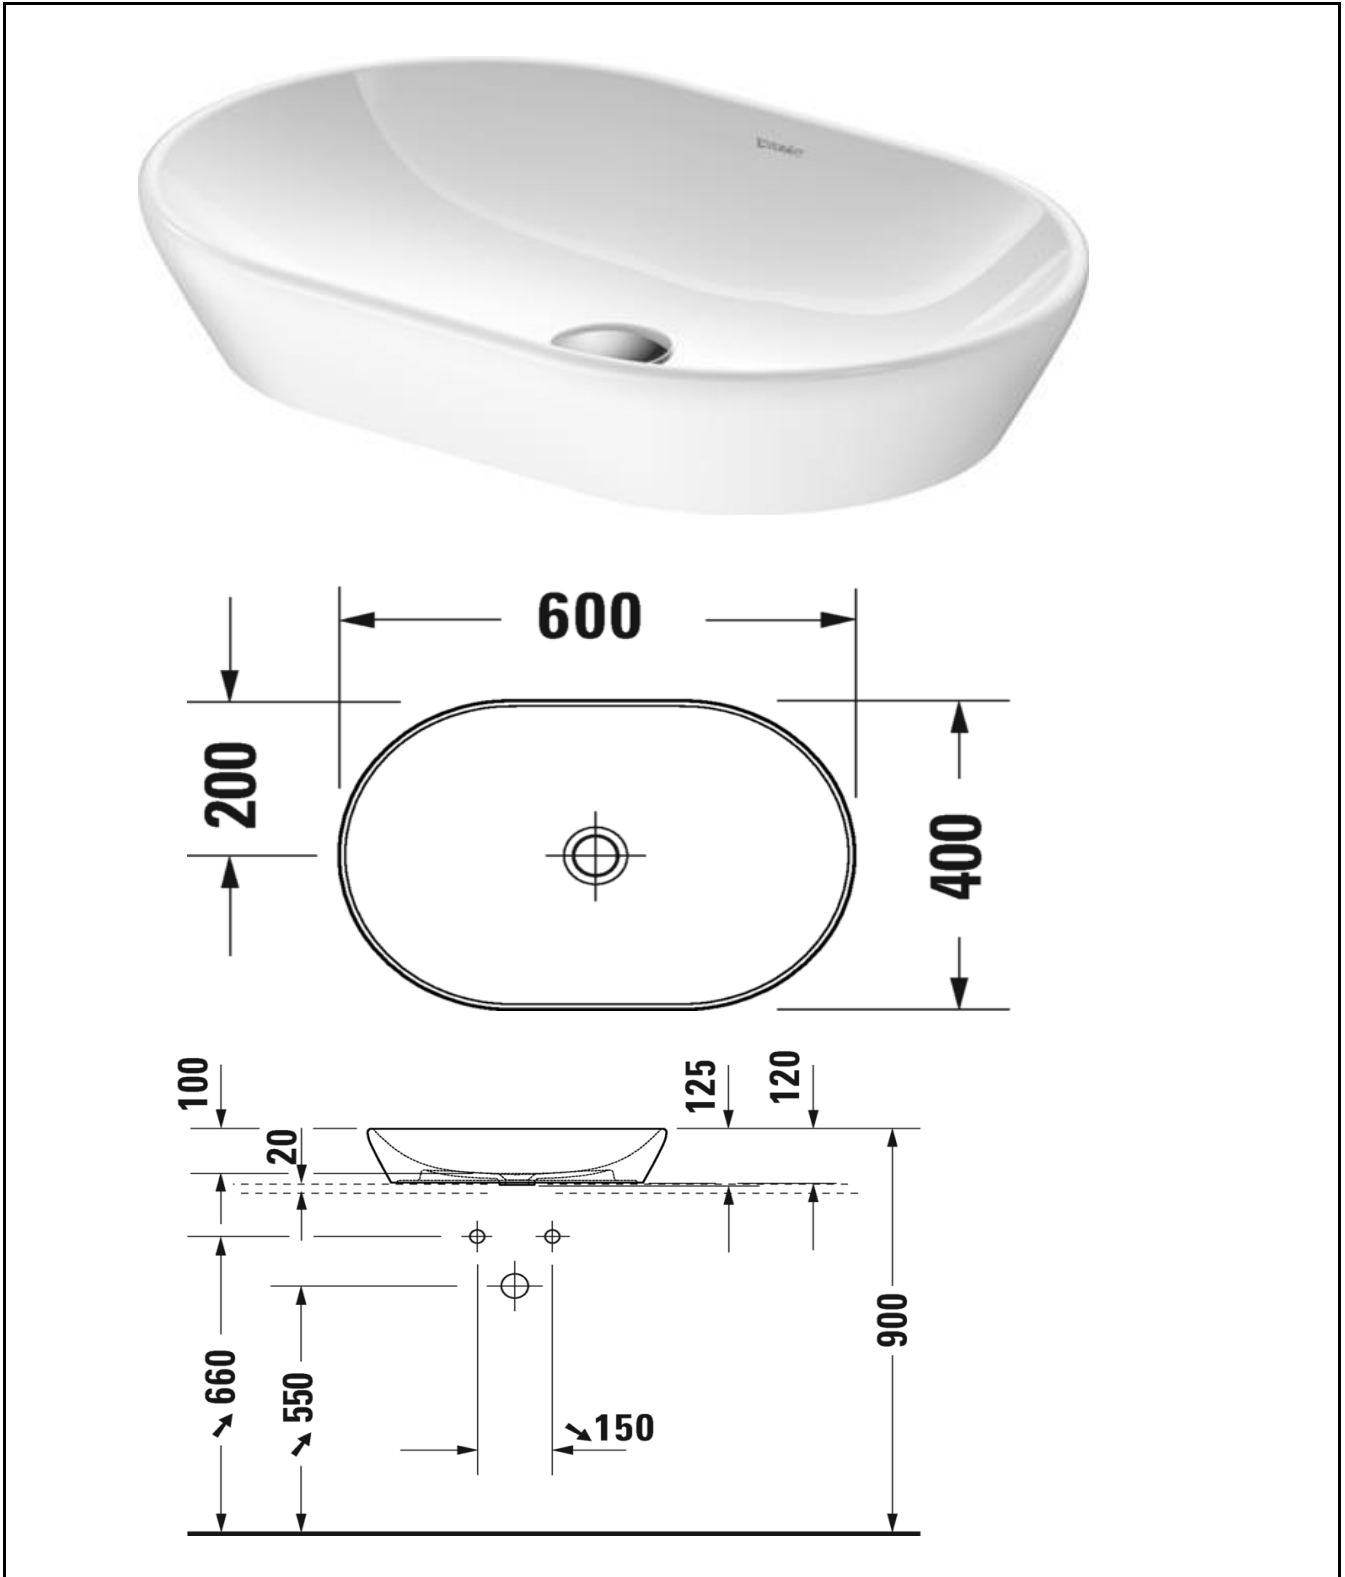

# TECHNICAL SCHEDULE

D-neo vessel basin

Code: 2372.60

*Inspirational + European + Bathroomware*