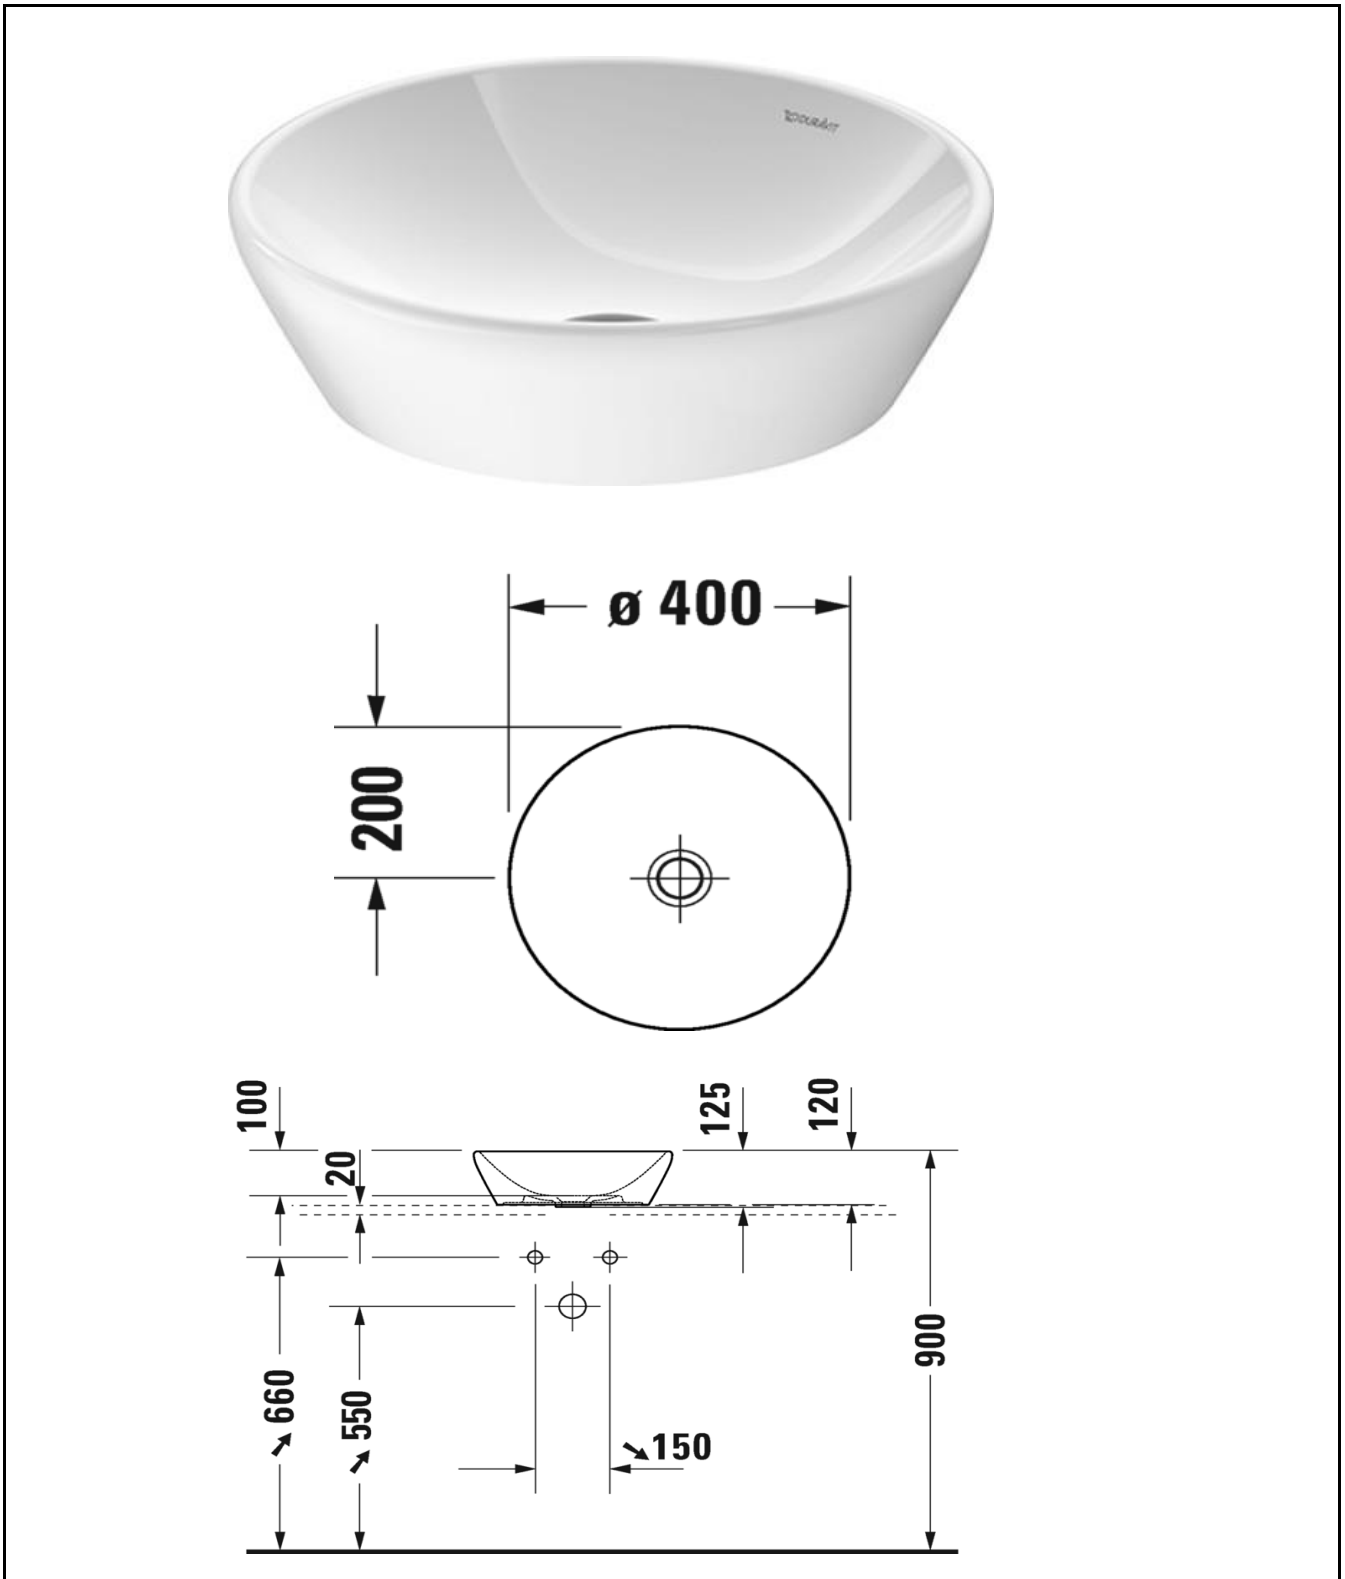

# TECHNICAL SCHEDULE

D-neo vessel basin

Code: 2371.40

*Inspirational + European + Bathroomware*