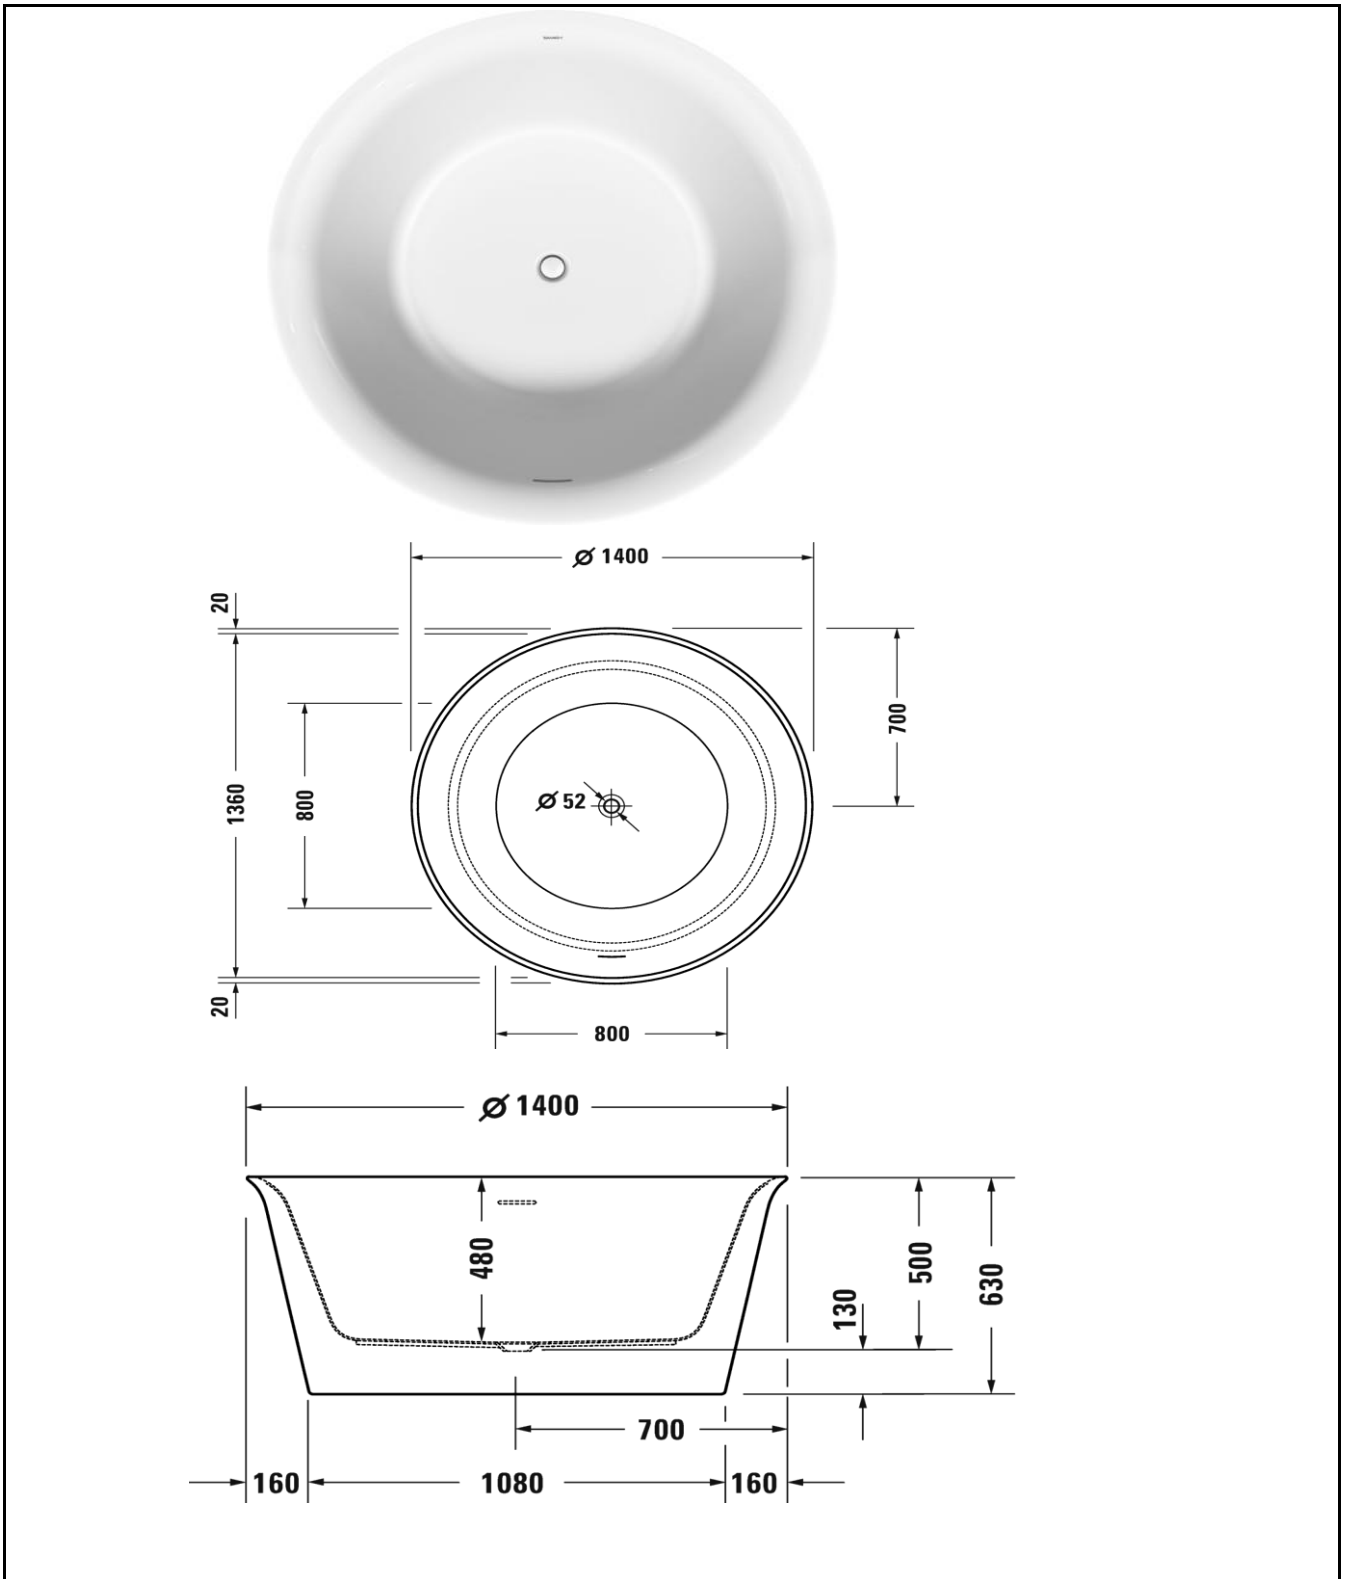

TECHNICAL SCHEDULE

White Tulip Freestanding circular bath

Code: 700470

Inspirational + European + Bathroomware

t 09 444 5656

e info@metrix.co.nz

www.metrix.co.nz