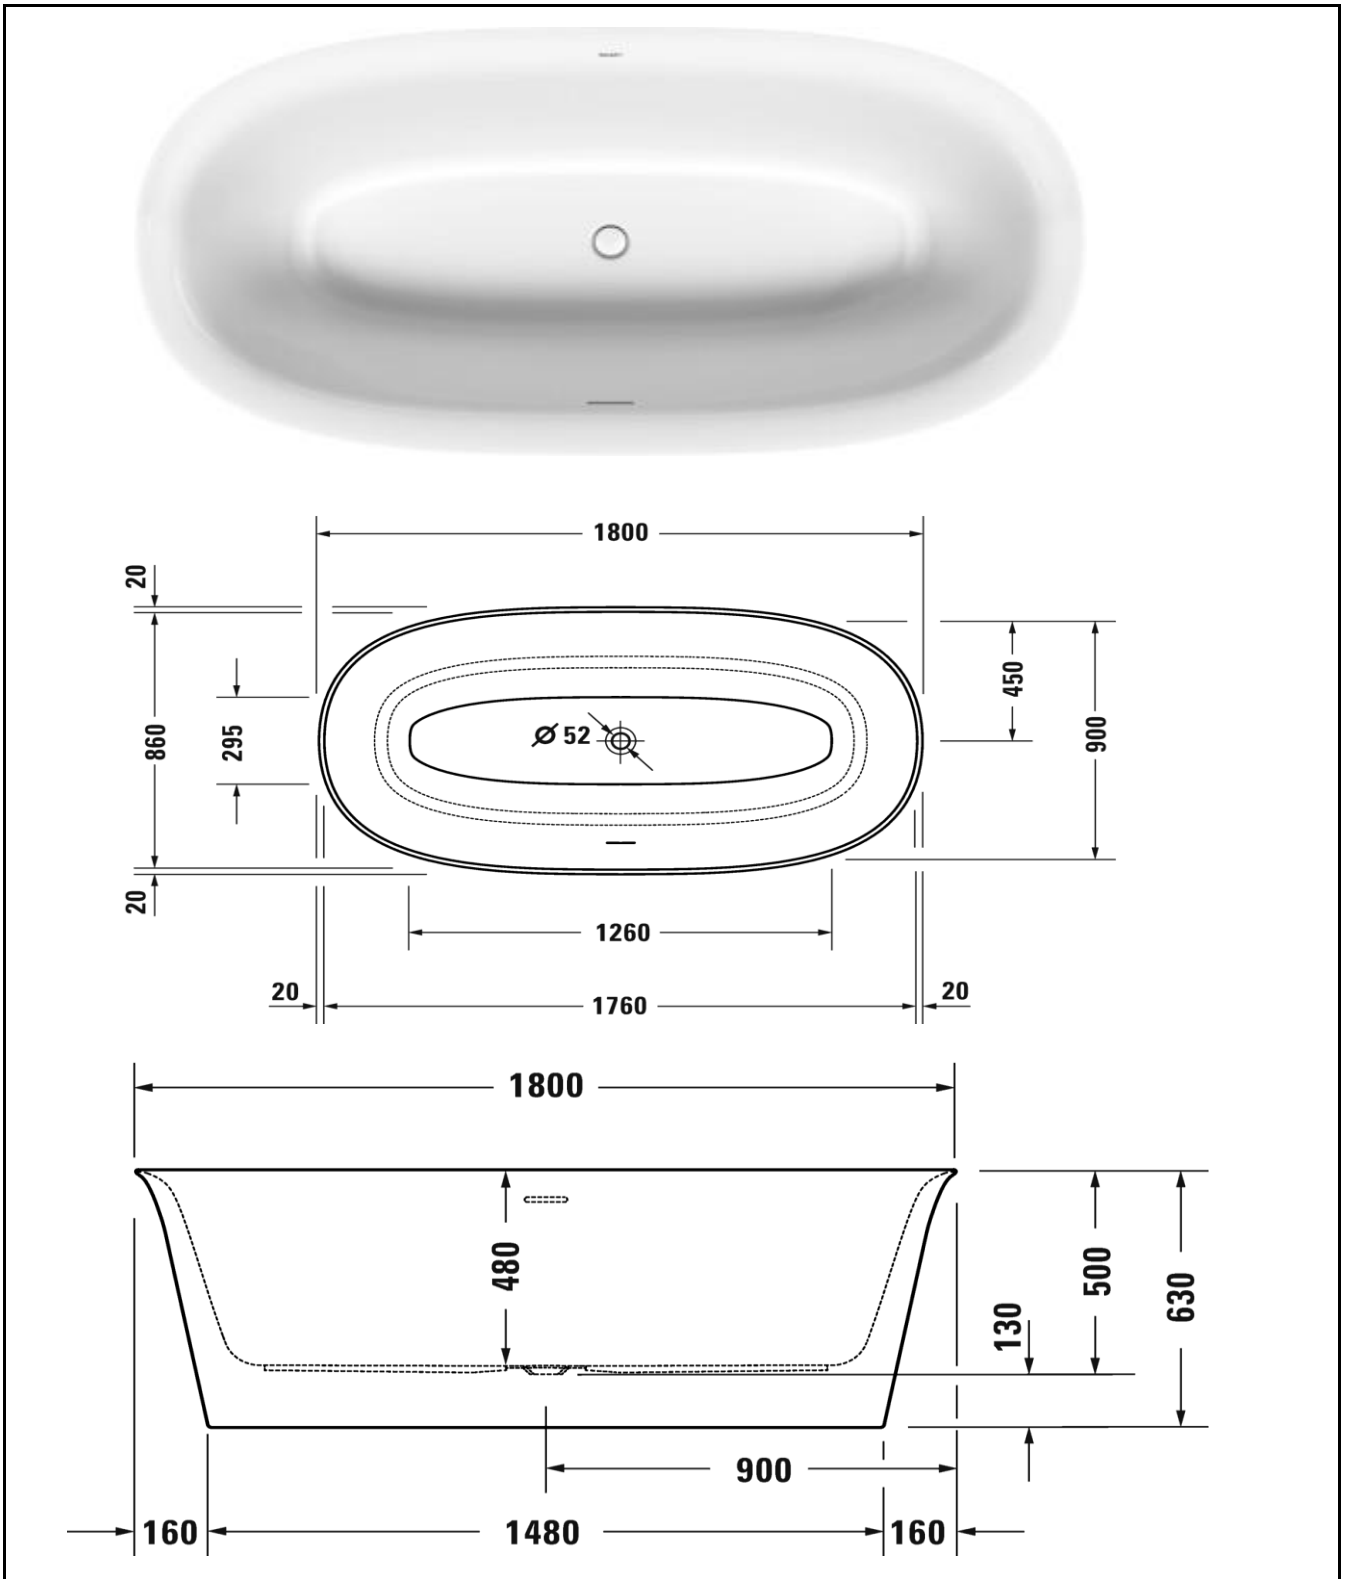

TECHNICAL SCHEDULE

White Tulip Freestanding Bath

Code: 700468

Inspirational + European + Bathroomware

t 09 444 5656

e info@metrix.co.nz

www.metrix.co.nz