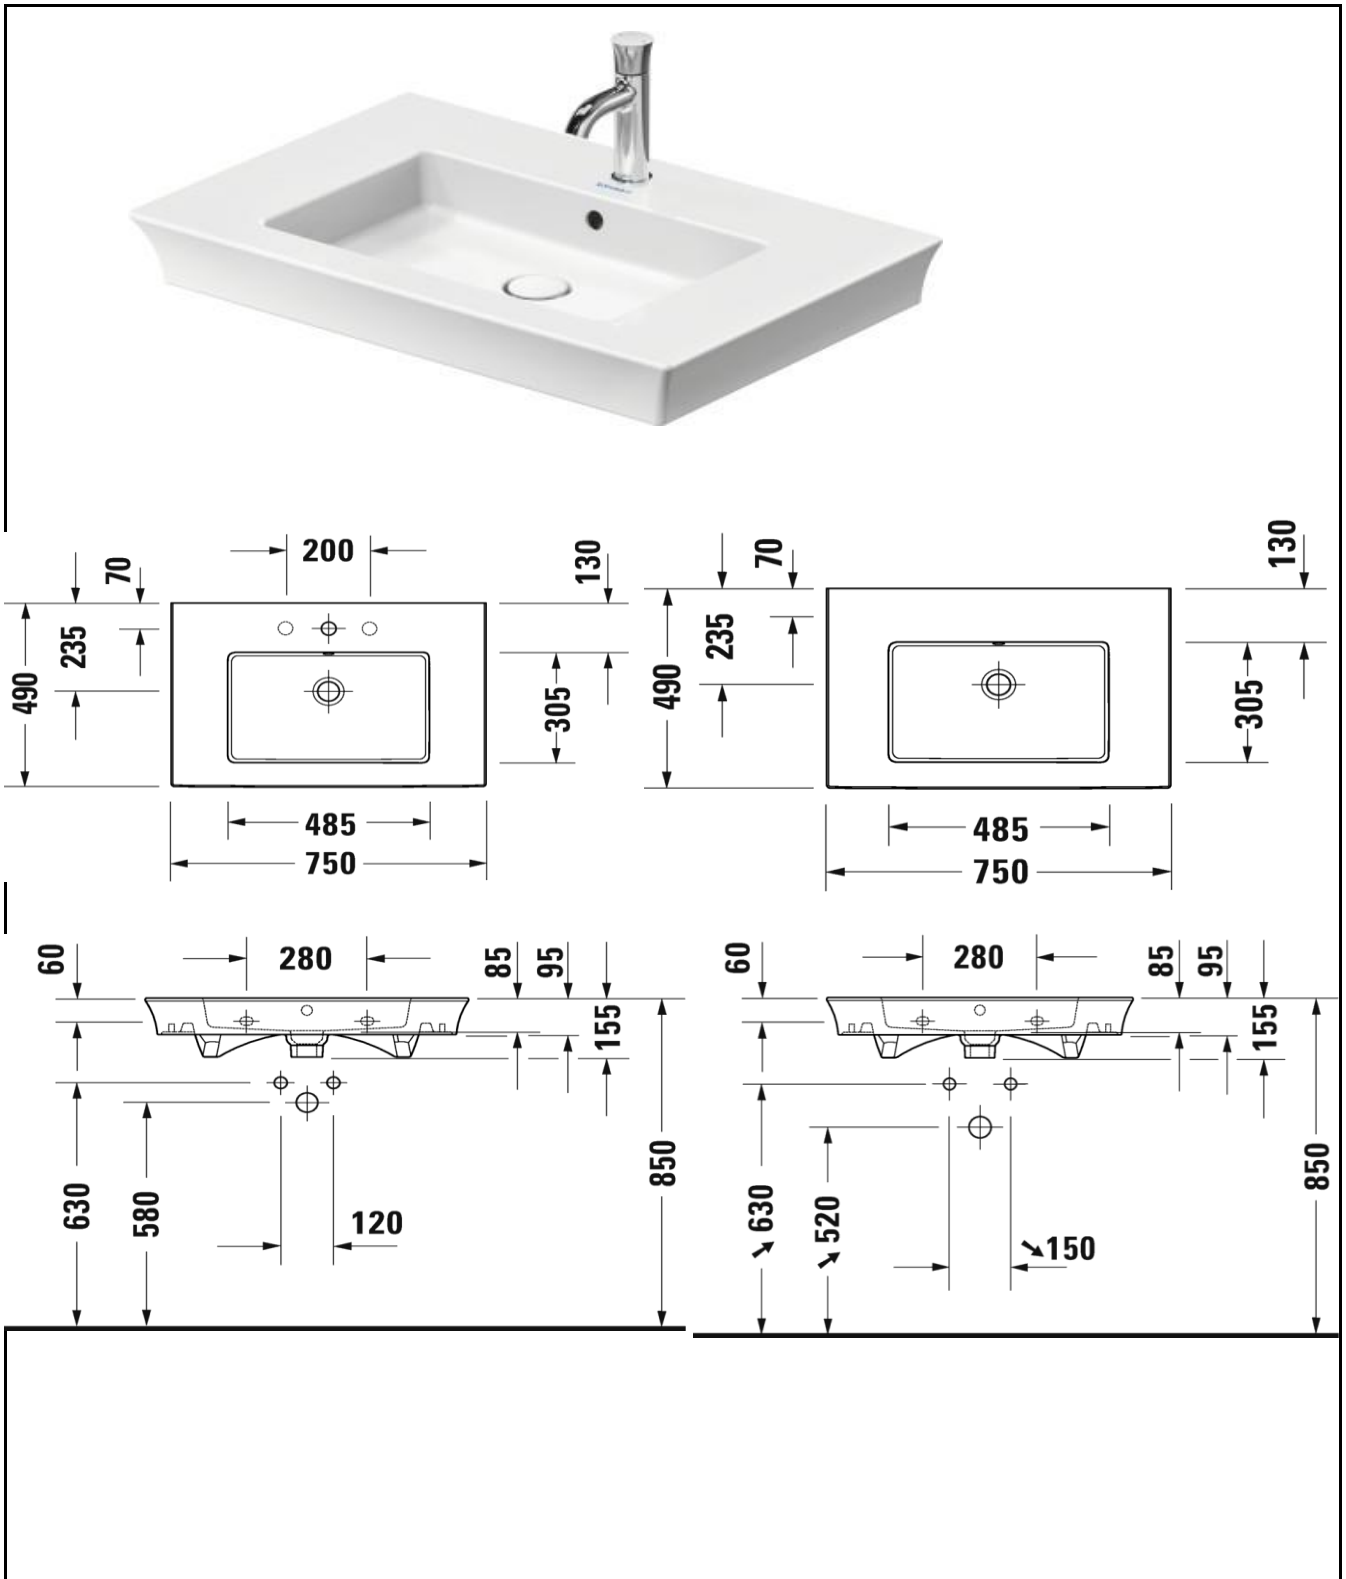

TECHNICAL SCHEDULE

White Tulip furniture basin

Code: 2363.75

Inspirational + European + Bathroomware

t 09 444 5656

e info@metrix.co.nz

www.metrix.co.nz