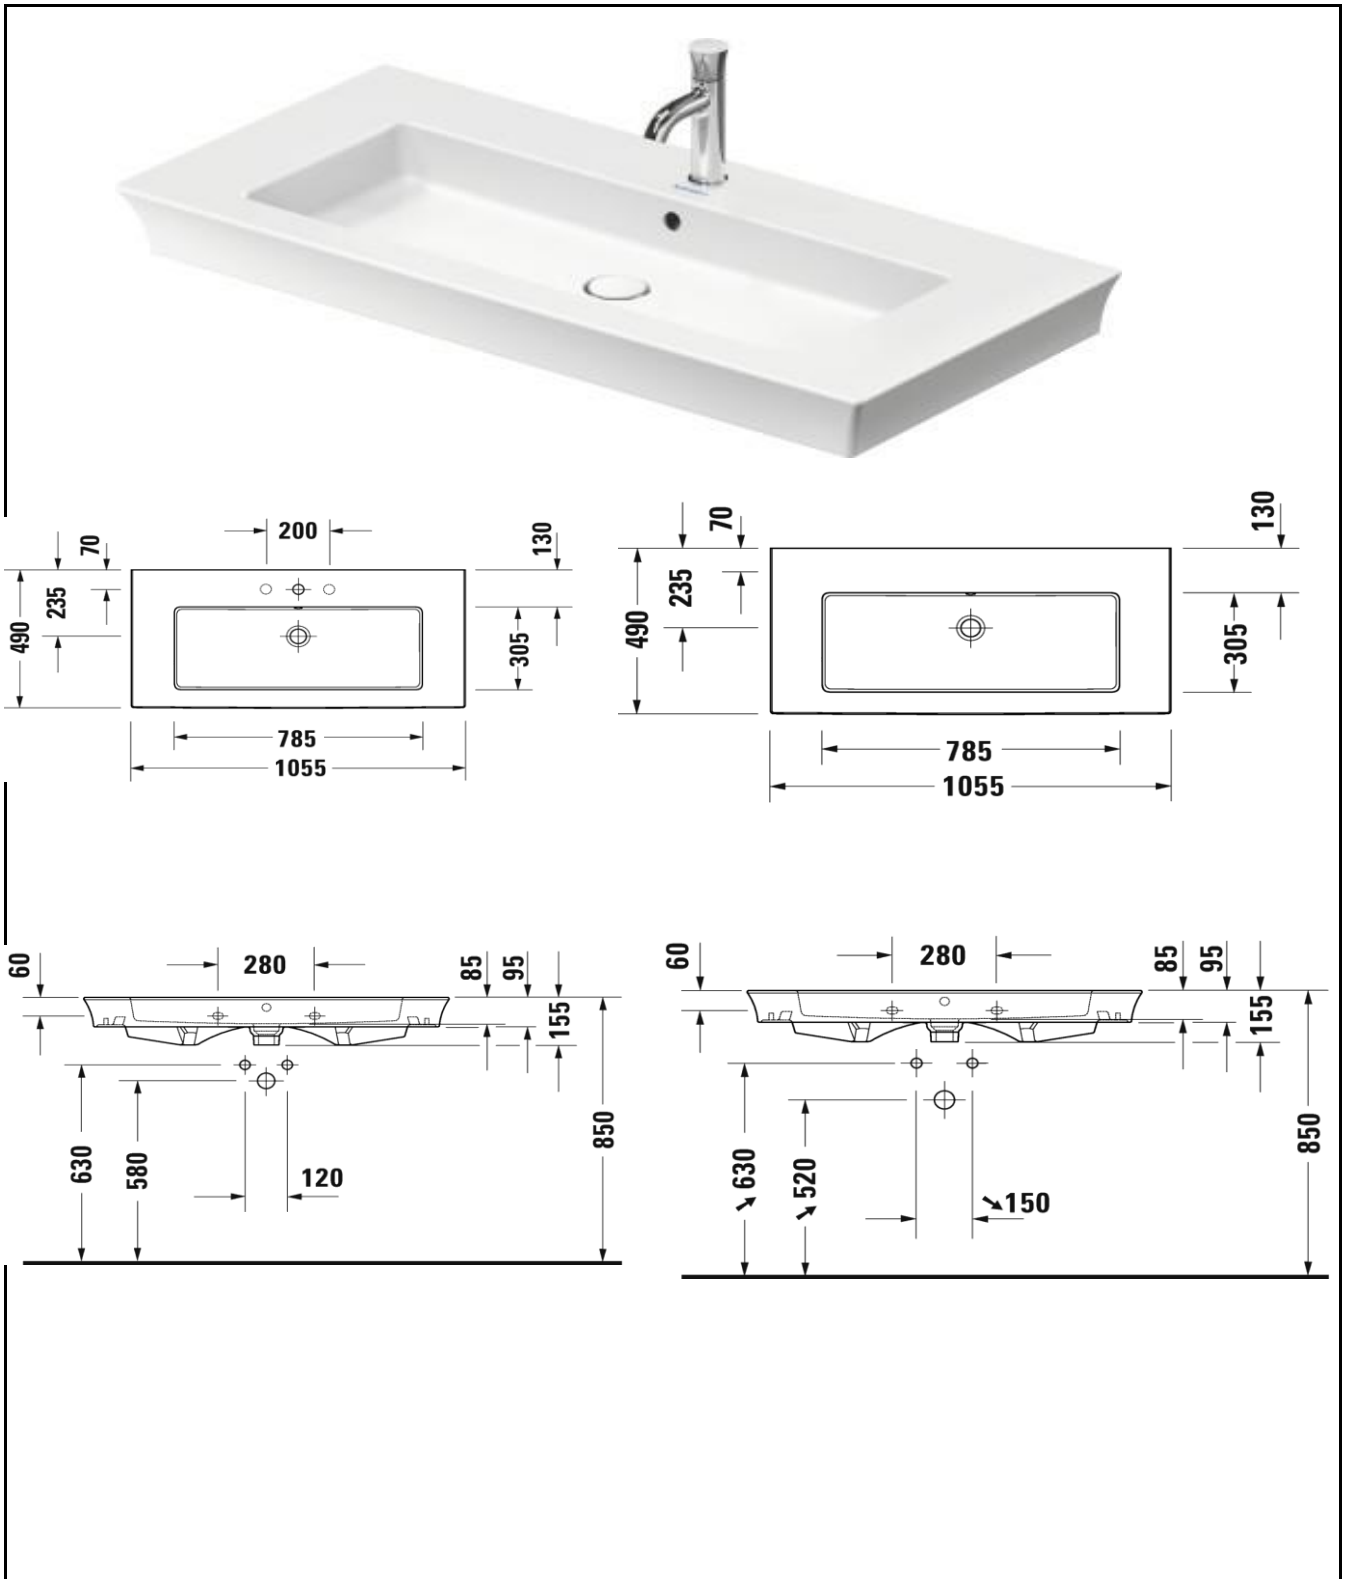

TECHNICAL SCHEDULE

White Tulip furniture basin

Code: 2363.10

Inspirational + European + Bathroomware

t 09 444 5656

e info@metrix.co.nz

www.metrix.co.nz