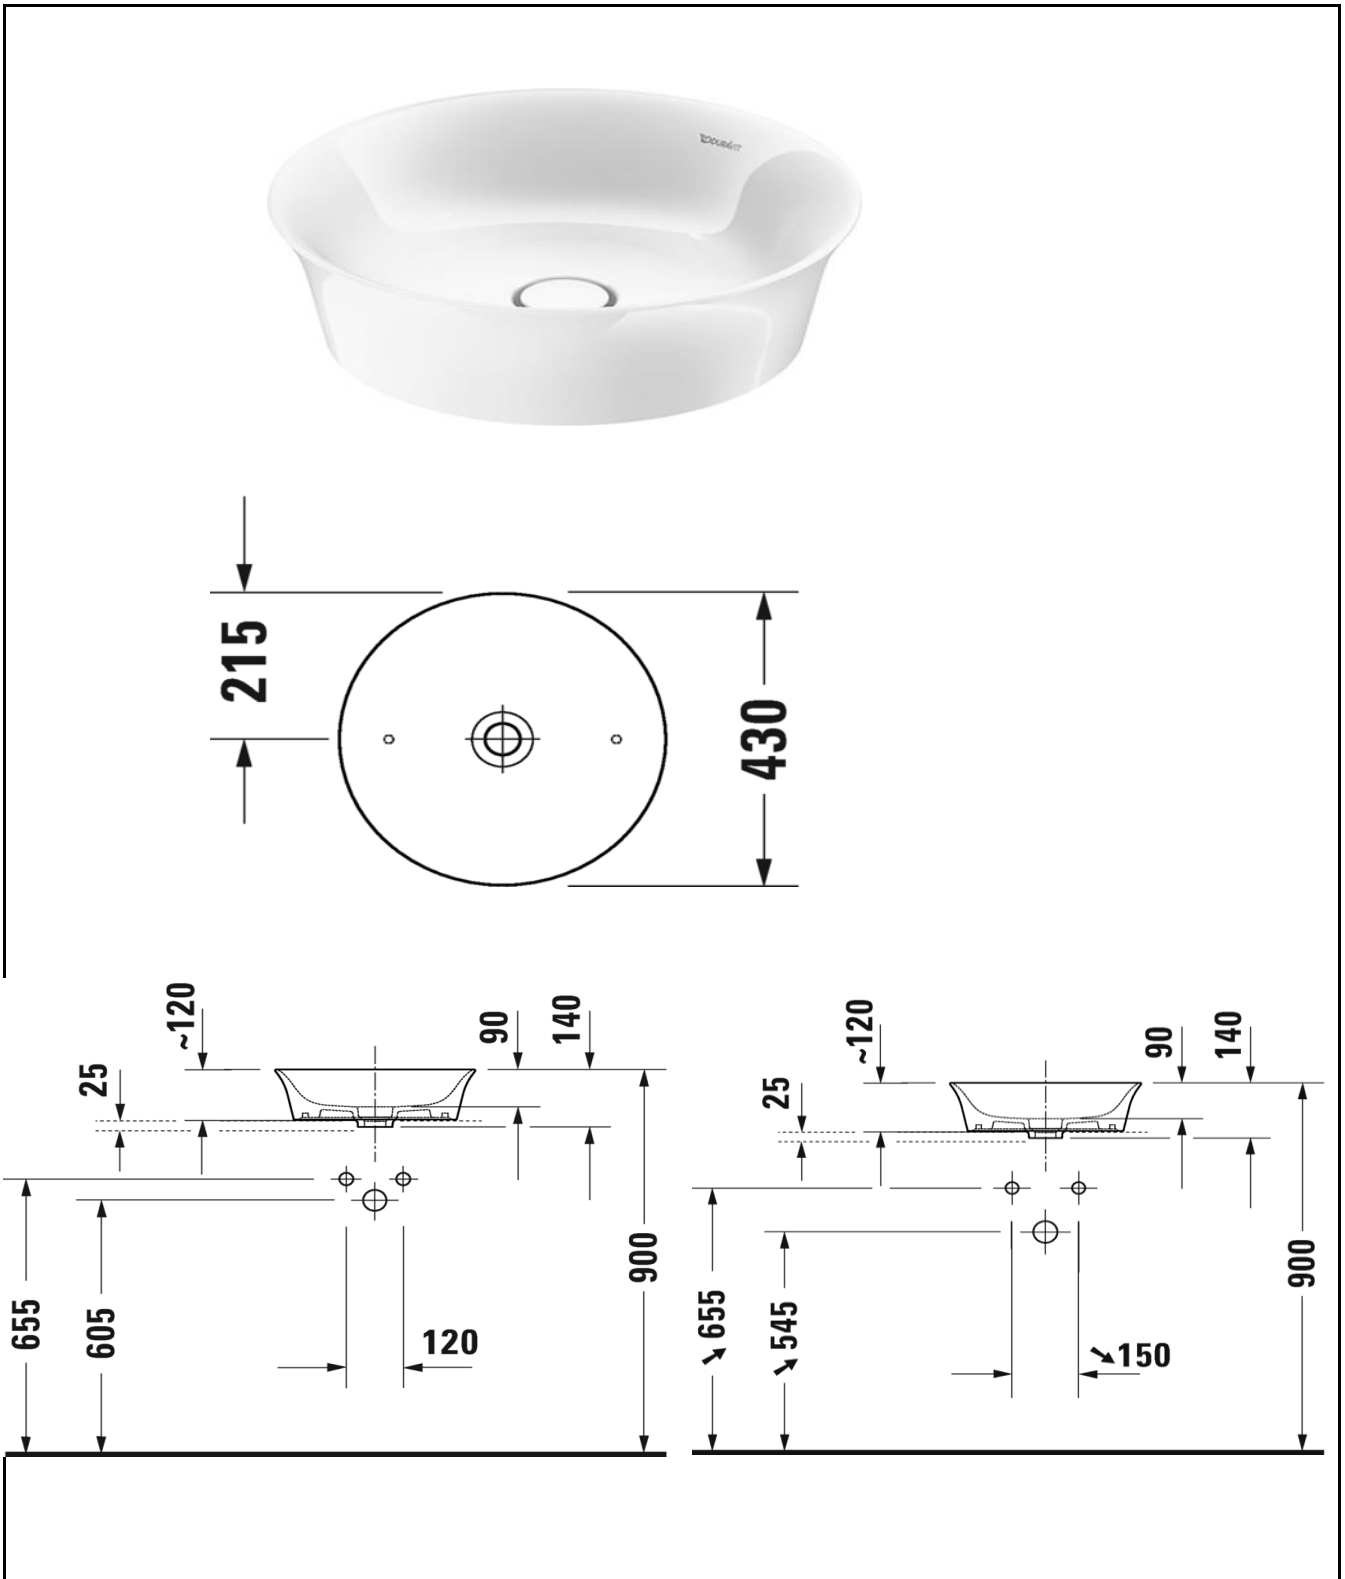

# TECHNICAL SCHEDULE

White Tulip vessel basin

Code: 2362.43

*Inspirational + European + Bathroomware*

t 09 444 5656

e info@metrix.co.nz

www.metrix.co.nz