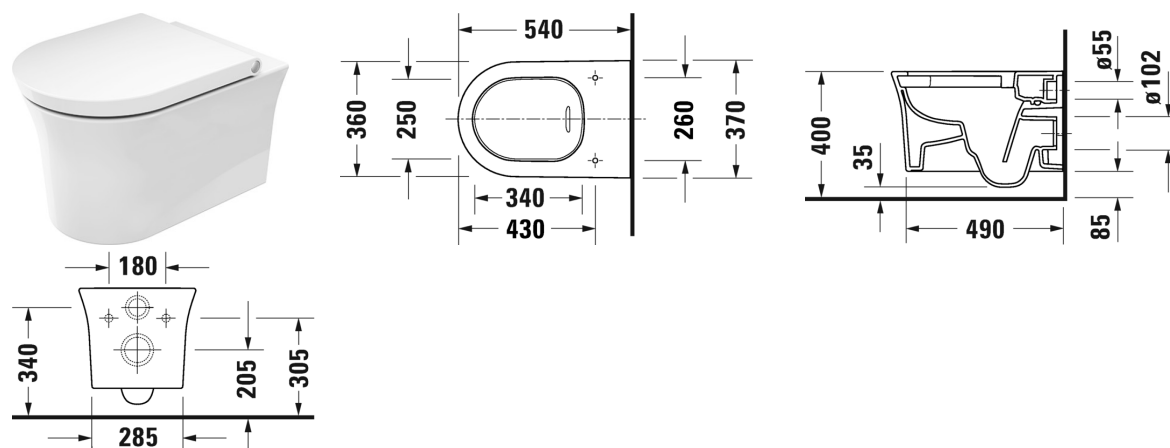

**White Tulip Toilet wall mounted HygieneFlush # 2576092000**

| &lt; 370 mm &gt; |

Toilet wall mounted HygieneFlush	Dimension	Weight	Order number
rimless, washdown model, Durafix included, Rotationflush, UWL class 1			
<b>Colors</b>			
20 HygieneGlaze (an antibacterial ceramic glaze that provides almost indefinite effectiveness)			
<b>Variant</b>			
♣ 4,5 l	370 x 540 mm	25.000 kilogram	2576092000
<b>Infobox</b>			
Durafix for invisible fixation is included in delivery, Not available in WonderGliss			
<b>Accessory for ceramics</b>			
Fixing for wall mounted bidet and wall mounted toilet	Ø 12 x 180 mm	0.200 kilogram	006500
<b>Accessory</b>			
Noise reduction gasket			Schallschutz-Set 005090
<b>Suitable products</b>			
Toilet seat and cover removable, hinges stainless steel, with soft closure,			002709

All drawings contain the necessary measurements which are subject to standard tolerances. They are stated in mm and are non-binding. Exact measurements, in particular for customised installation scenarios, can only be taken from the finished piece.