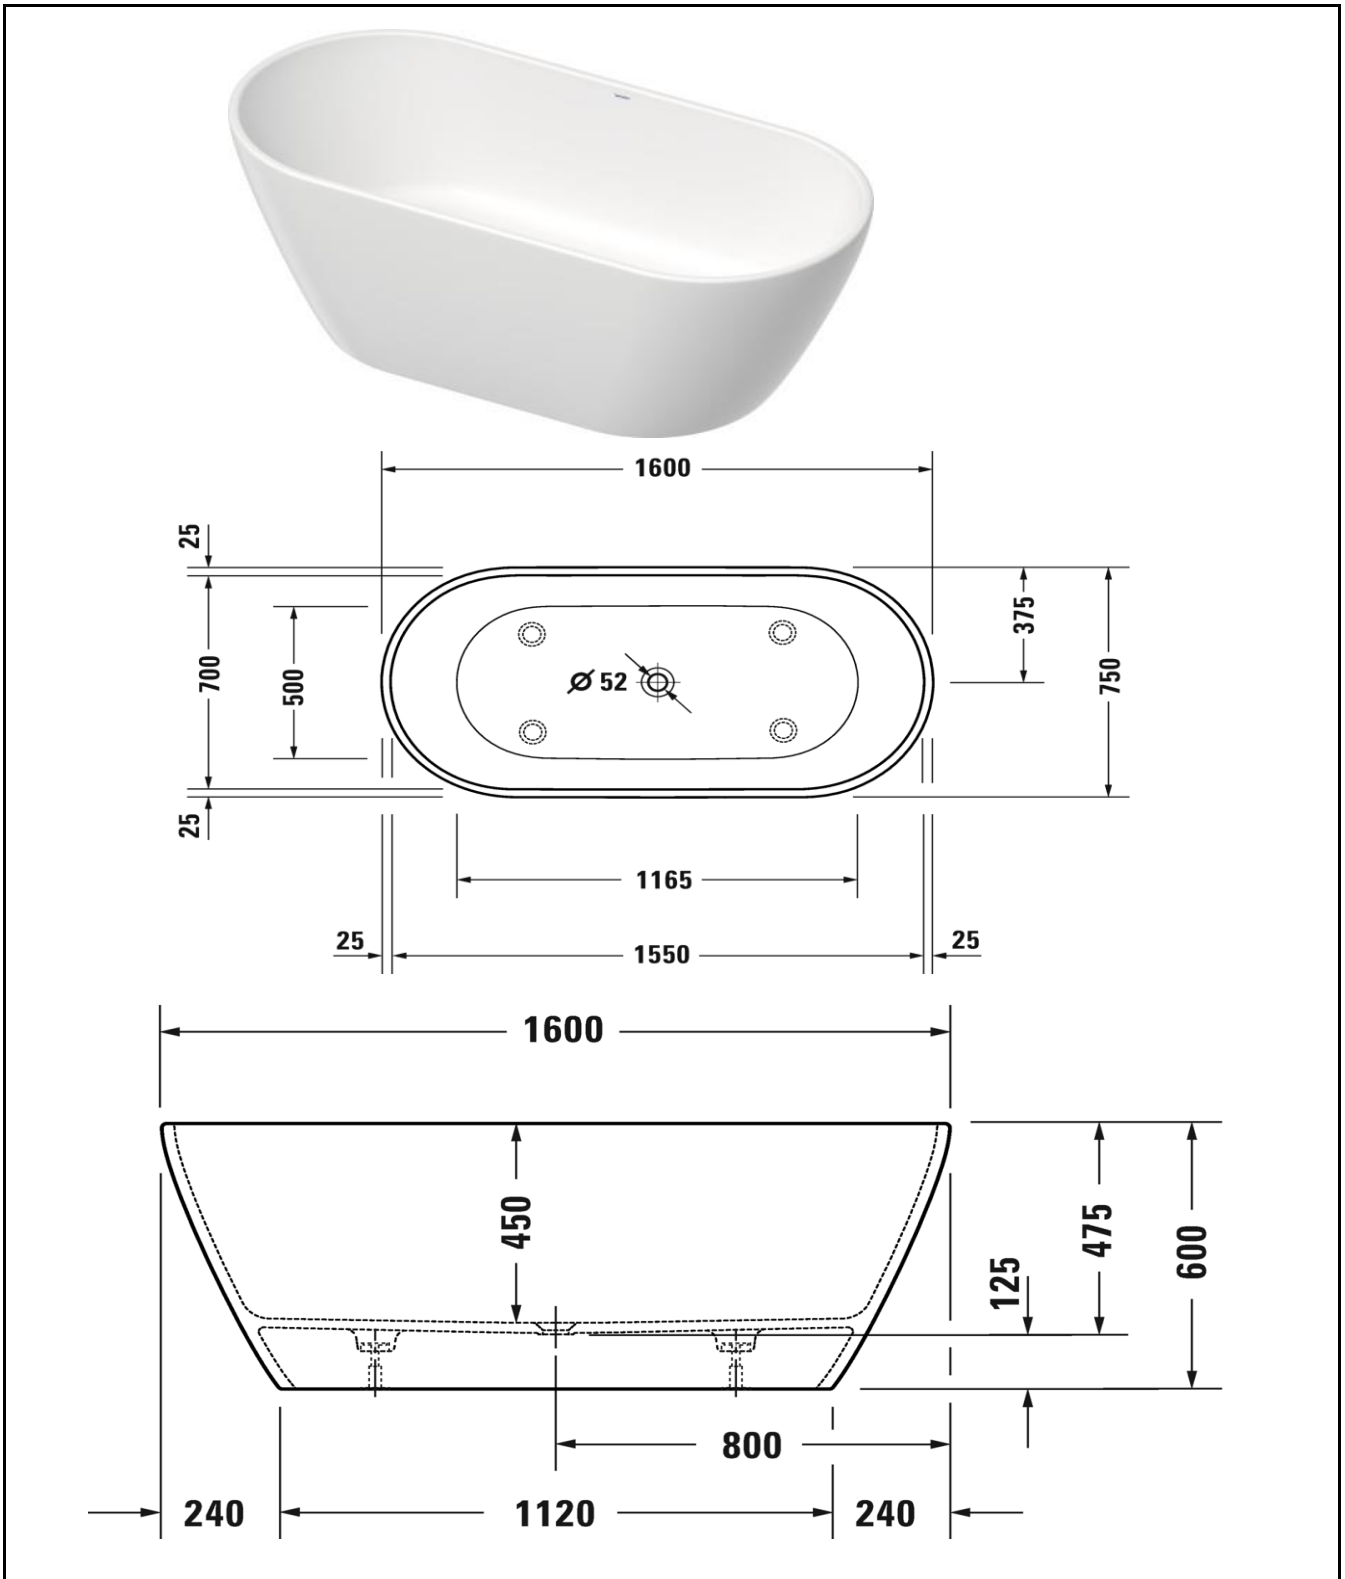

TECHNICAL SCHEDULE

D-neo Durasolid free standing bath tub

Code: 700486

Inspirational + European + Bathroomware

t 09 444 5656

e info@metrix.co.nz

www.metrix.co.nz