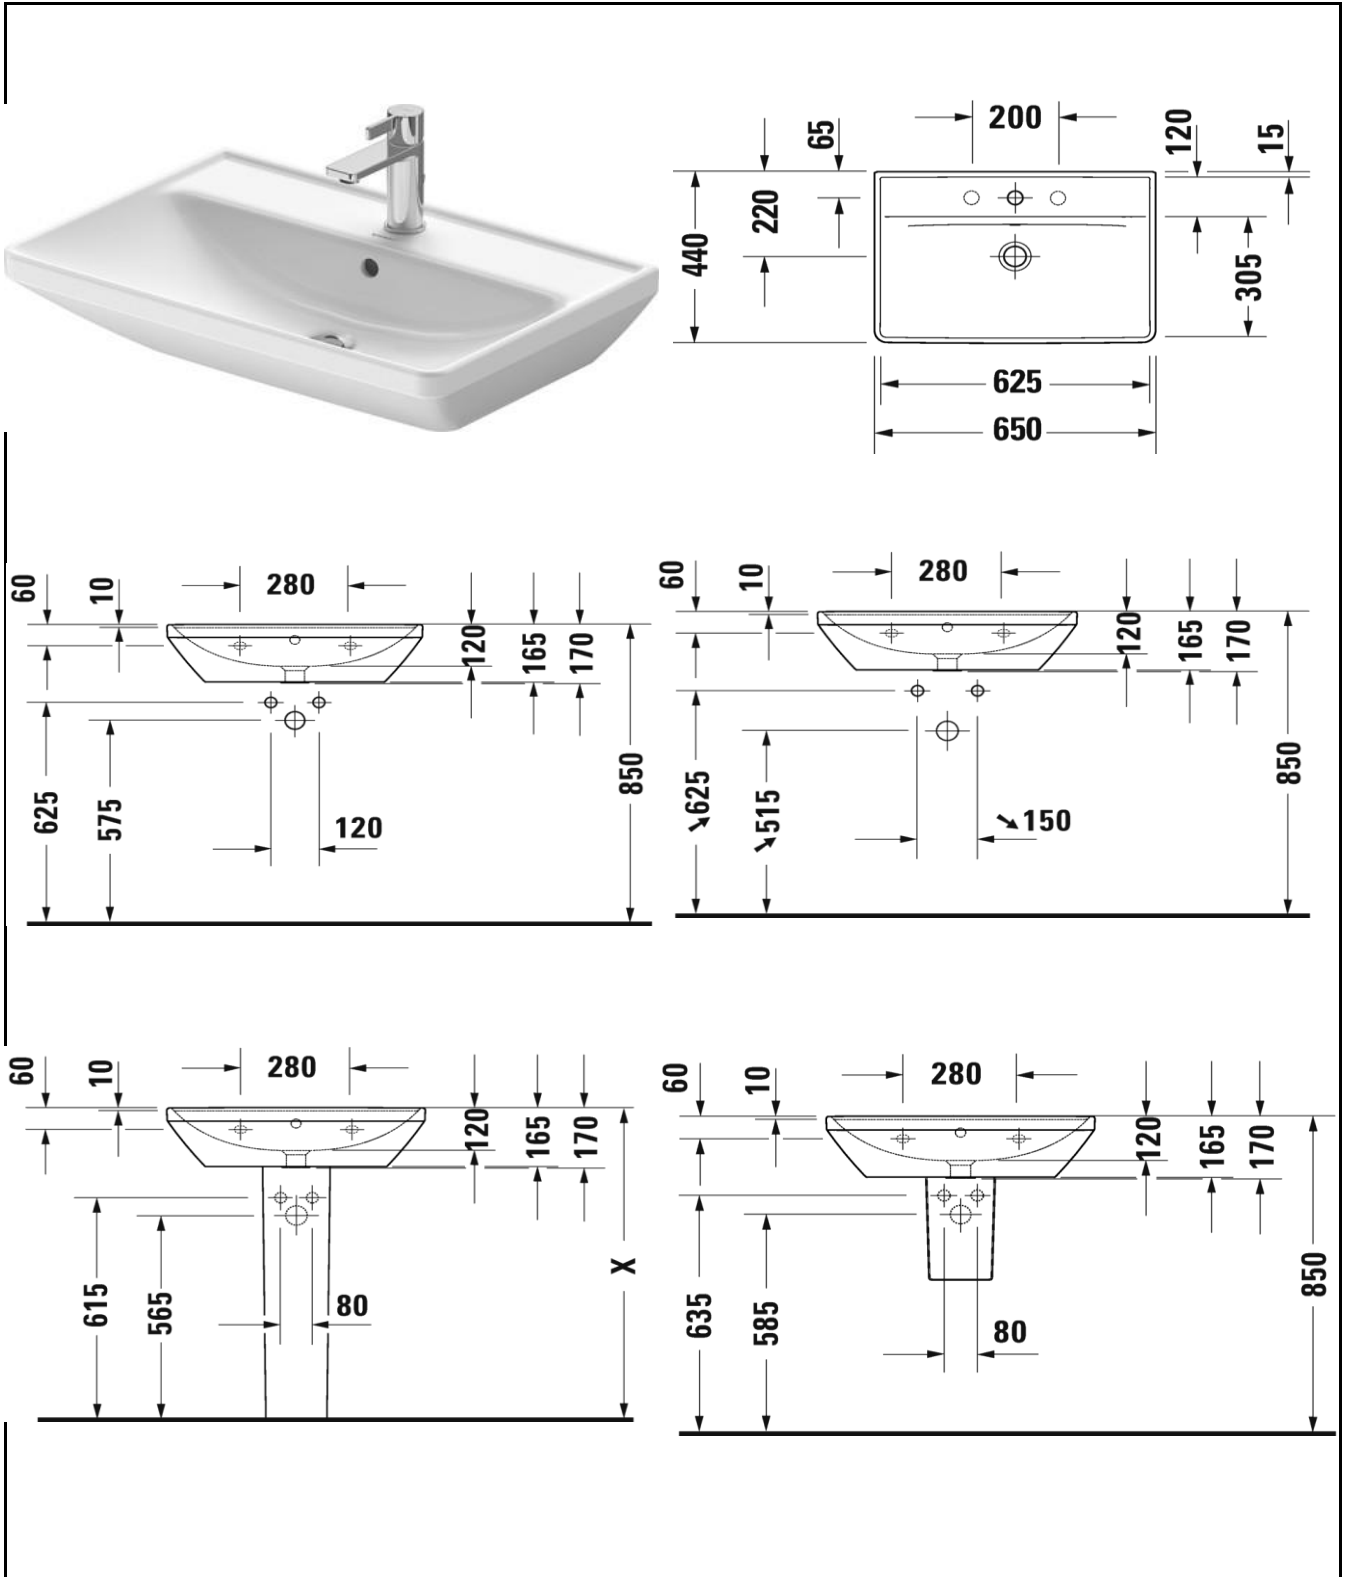

TECHNICAL SCHEDULE

D-neo washbasin with or without taphole

Code: 2366.65

Inspirational + European + Bathroomware

t 09 444 5656

e info@metrix.co.nz

www.metrix.co.nz