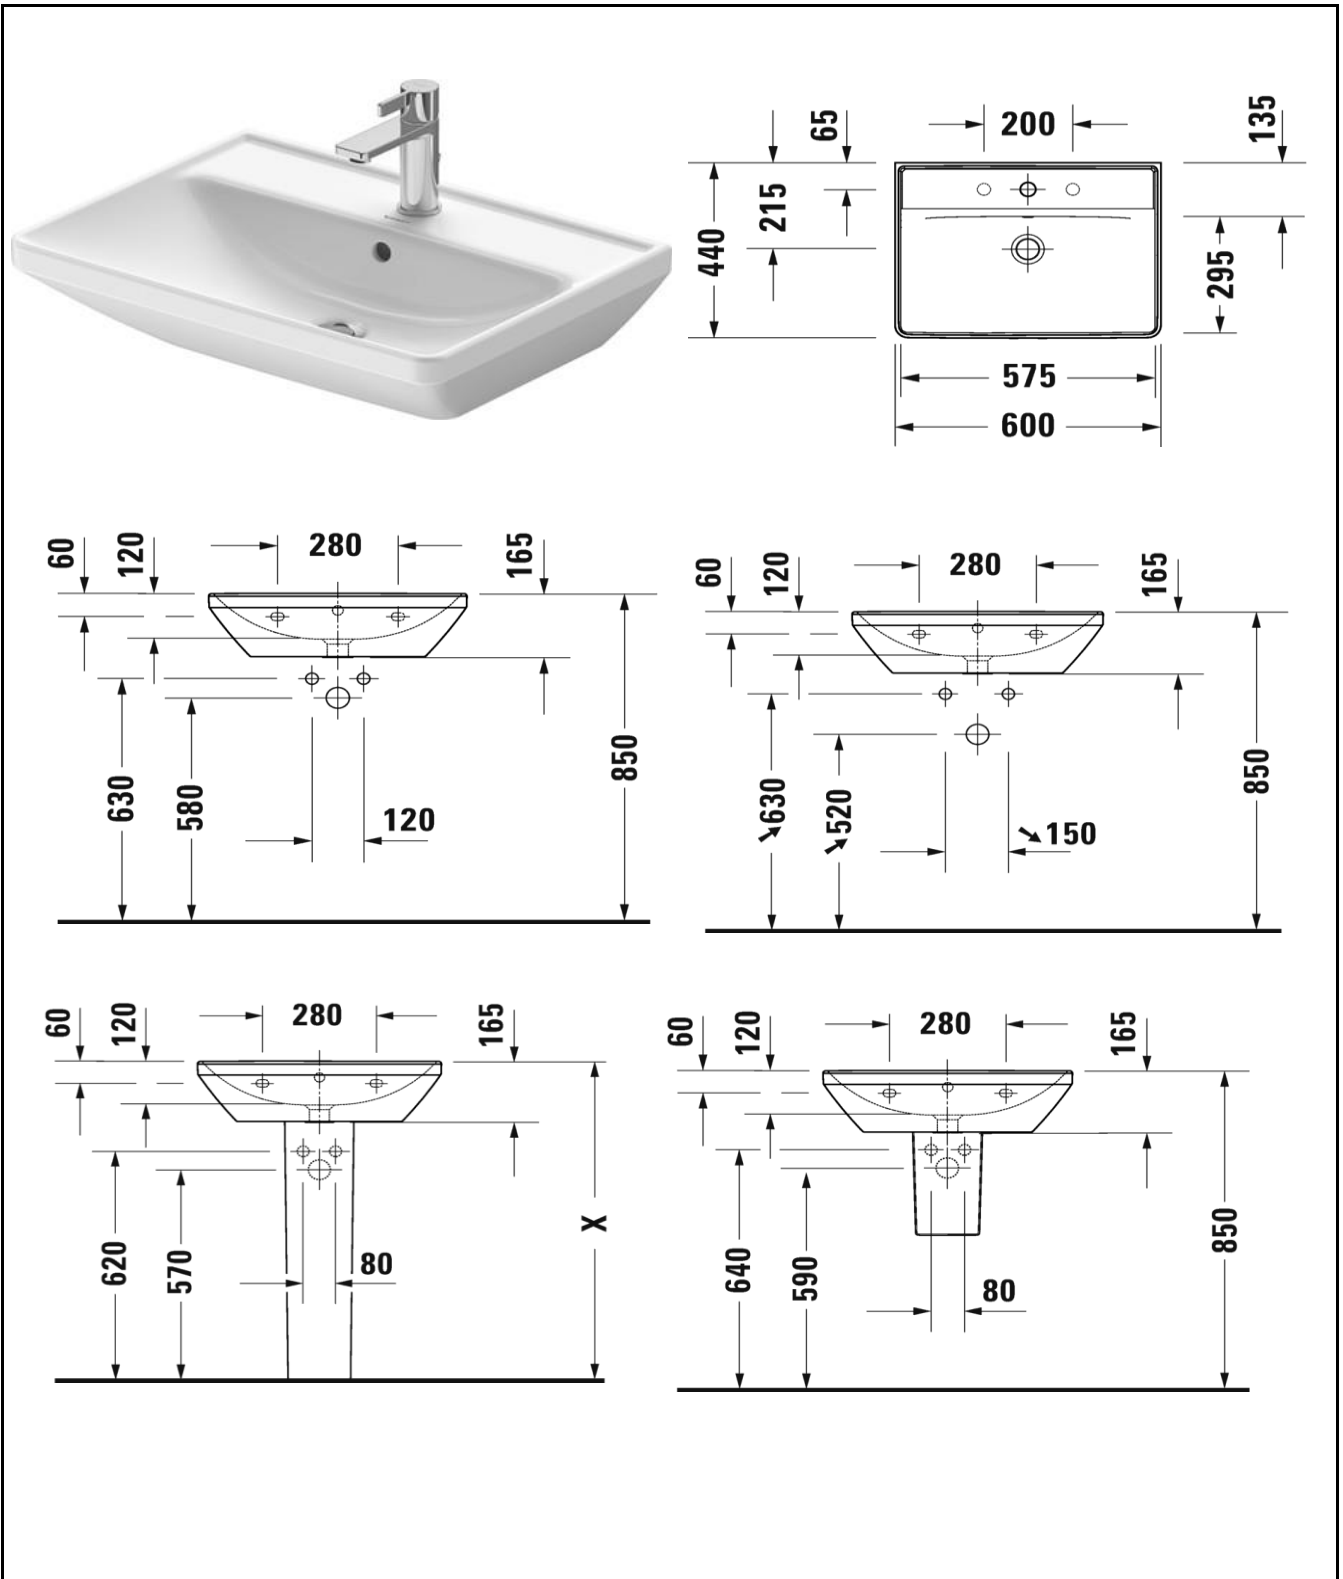

TECHNICAL SCHEDULE

D-neo washbasin with or without taphole

Code: 2366.60

Inspirational + European + Bathroomware

t 09 444 5656

e info@metrix.co.nz

www.metrix.co.nz