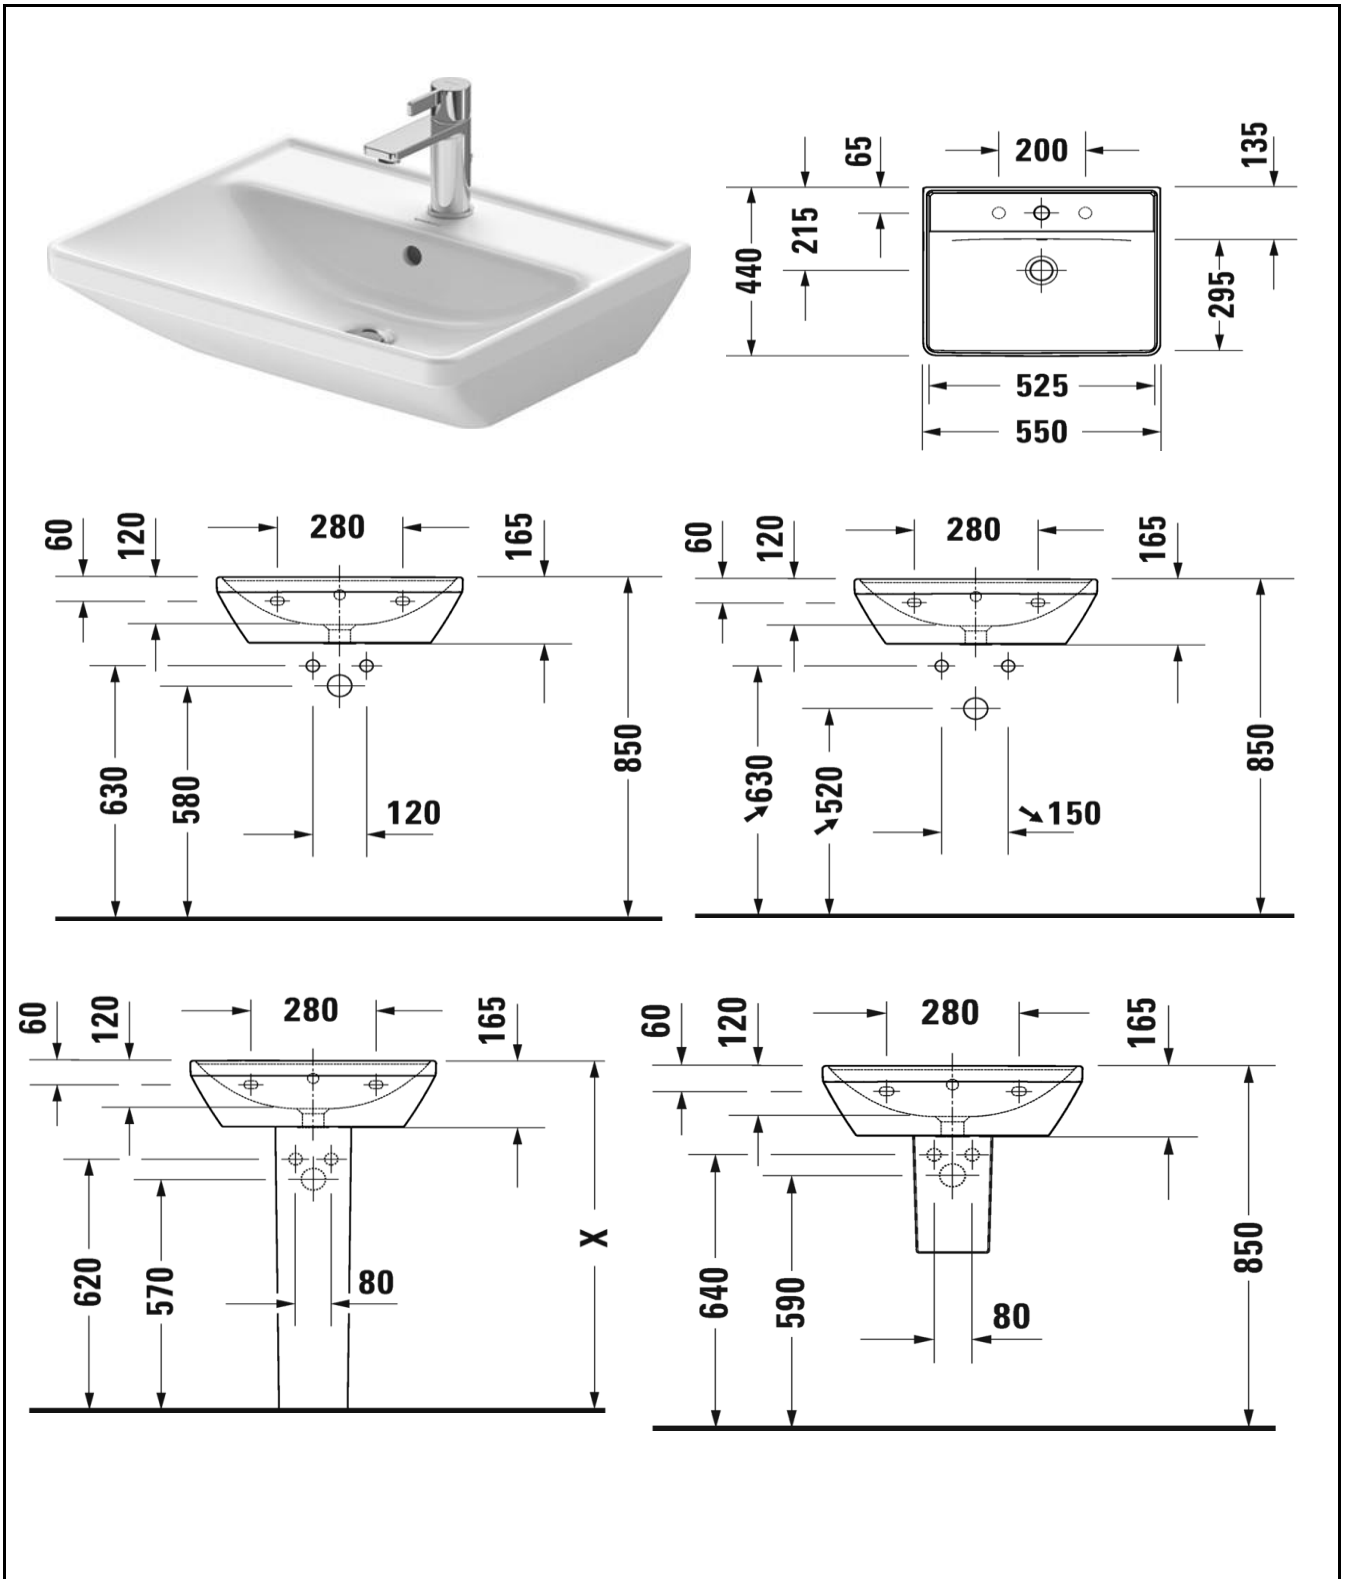

TECHNICAL SCHEDULE

D-neo washbasin with or without taphole

Code: 2366.55

Inspirational + European + Bathroomware

t 09 444 5656

e info@metrix.co.nz

www.metrix.co.nz