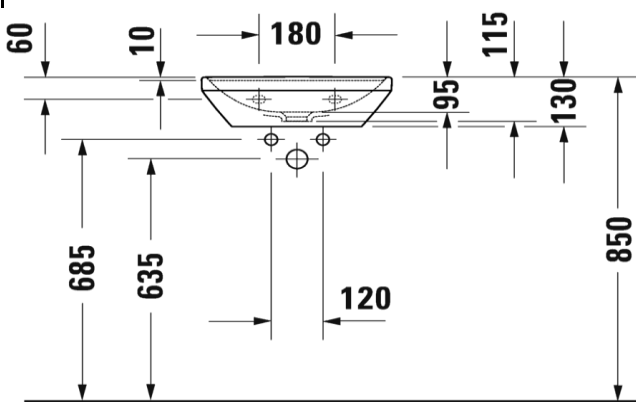

TECHNICAL SCHEDULE

D-neo handrinse basin

Code: 738.45

Inspirational + European + Bathroomware

t 09 444 5656

e info@metrix.co.nz

www.metrix.co.nz