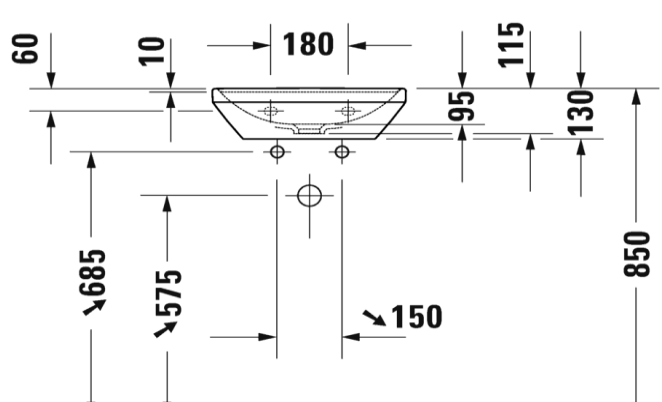

TECHNICAL SCHEDULE

D-neo handrinse basin

Code: 738.45

Inspirational + European + Bathroomware

t 09 444 5656

e info@metrix.co.nz

www.metrix.co.nz