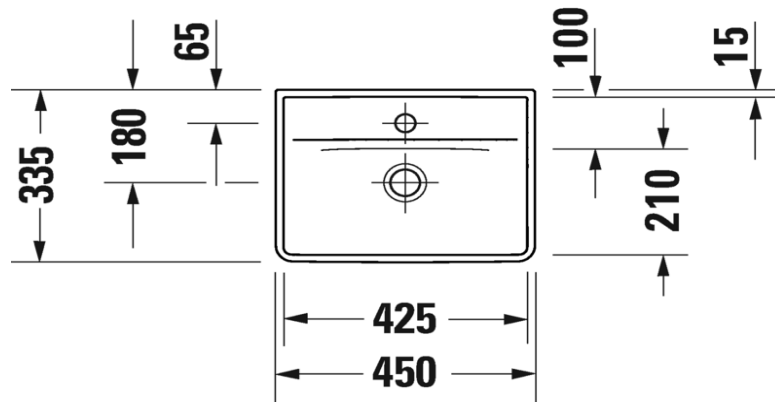

TECHNICAL SCHEDULE

D-neo handrinse basin

Code: 738.45

Inspirational + European + Bathroomware

t 09 444 5656

e info@metrix.co.nz

www.metrix.co.nz