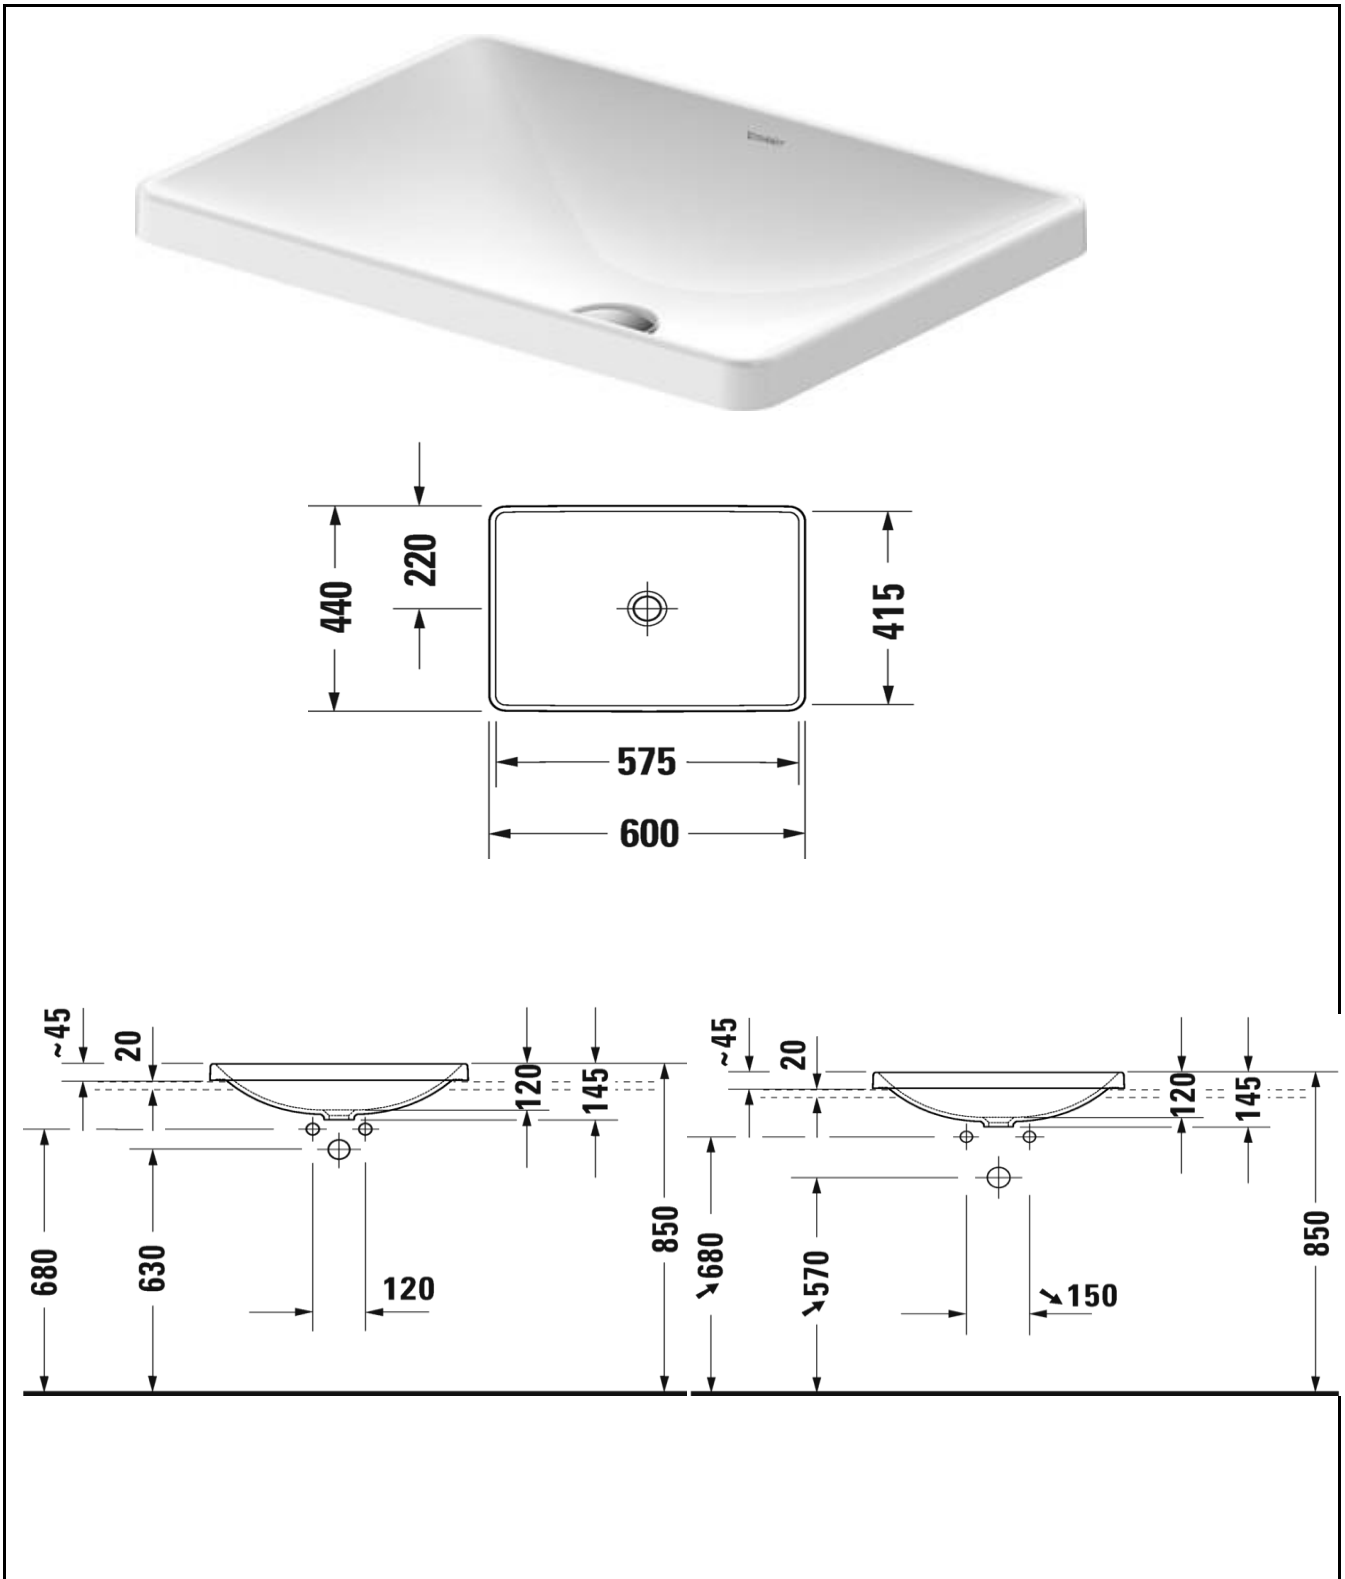

TECHNICAL SCHEDULE

D-neo countertop basin

Code: 358.60

Inspirational + European + Bathroomware