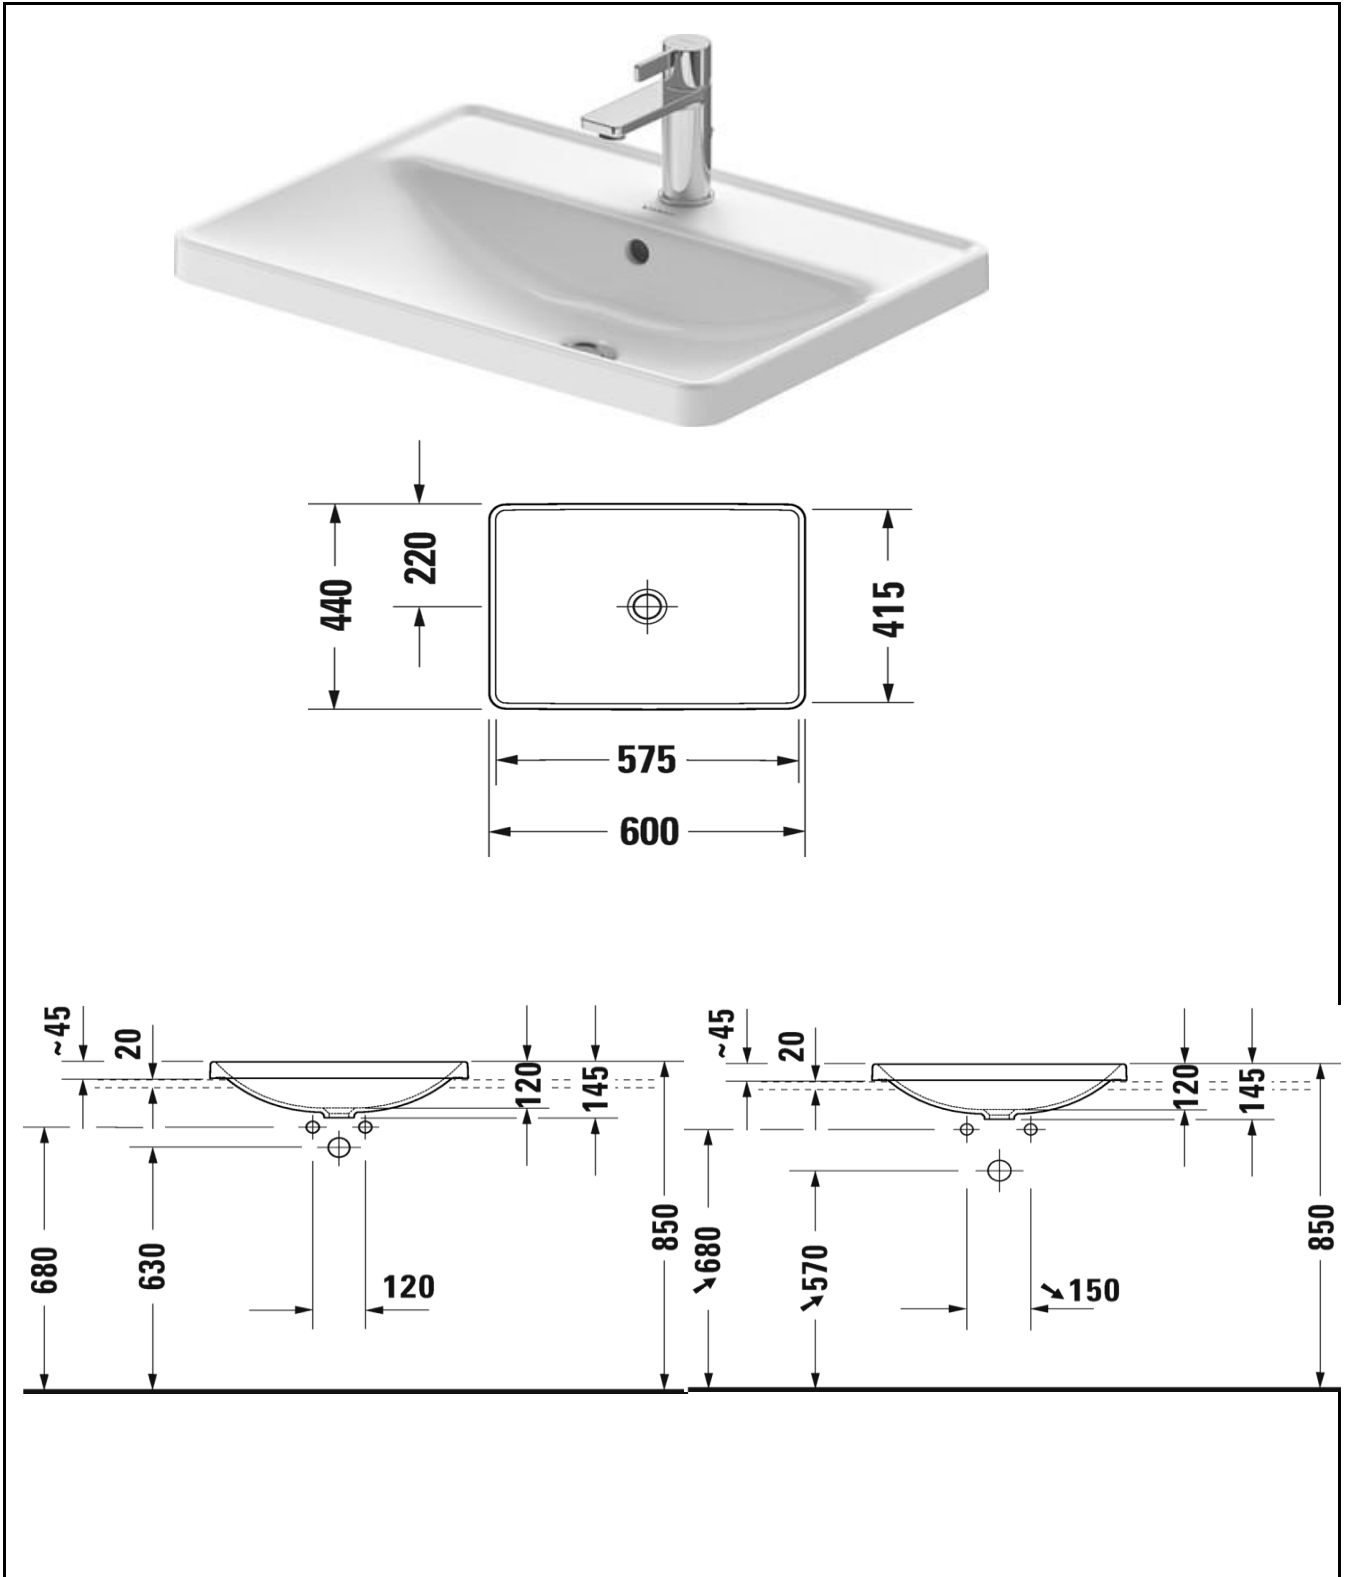

TECHNICAL SCHEDULE

D-neo countertop basin w/ taphole

Code: 357.60

Inspirational + European + Bathroomware