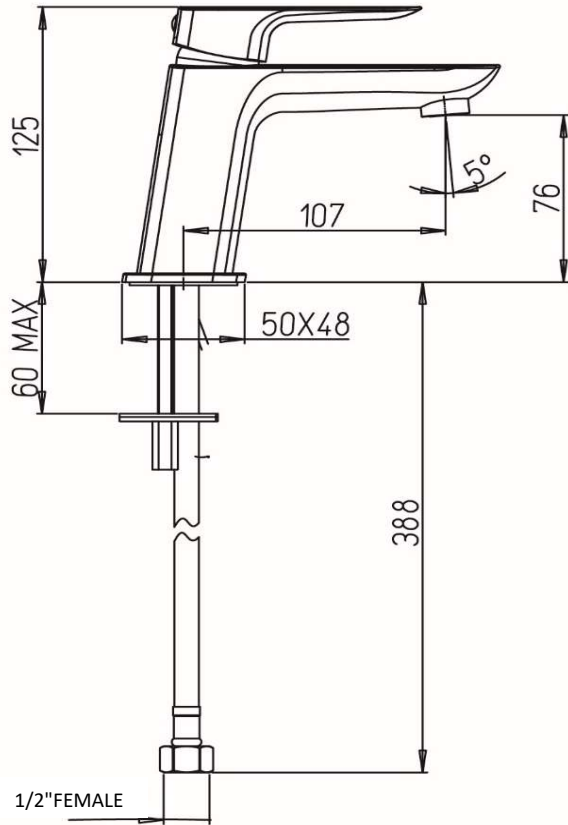

Paini Nove

Paini Nove basin mixer, small, 107mm projection

Finish: Chrome

09CR205SM

Made in Italy

10 Year Warranty (2 Year for Black)

WELS Rating: 4 Star - 7.5 Litres/Min

For Equal Pressure only

Max. Operating Pressure: 500Kpa.

Min. Operating Pressure: 50Kpa.

Pipework must be flushed before installation

Please install as per manufacturers instructions in the box

Due to our policy of continuous product development, the design and specification shown are subject to change without notice.