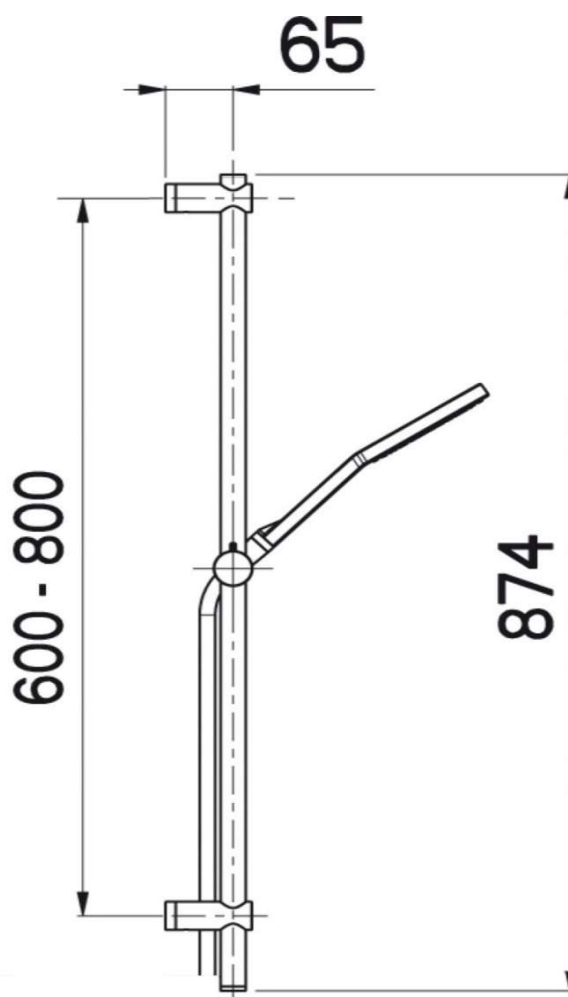

Nikles sliding bar set with 95mm shower head, silver flex hose 1.5mt, wall elbow with NRV

Code: MX1CH > Chrome

Code: MX1BB > Brushed Brass

Code: MX1BN > Brushed Nickel

Code: MX1BC > Brushed Copper

Code: MX1BK > Matt Black

Code: MX1GM > Gun Metal

Brushed Nickel

Matt Black

Brushed Copper

Brushed Brass

Gun Metal

WELS: 3 star

Flow rate: 9 lit/min

Max. Operating Pressure: 500Kpa.

Min. Operating Pressure: 50Kpa.

Pipework must be flushed before installation

Please install as per manufacturers instructions in the box

Due to our policy of continuous product development, the design and specification shown are subject to change without notice.