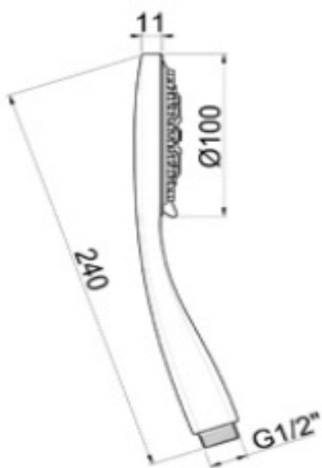

TECHNICAL SCHEDULE

Almar Emotion ABS shower head

Code: E082051

Inspirational + European + Bathroomware

t 09 444 5656

e info@metrix.co.nz

www.metrix.co.nz