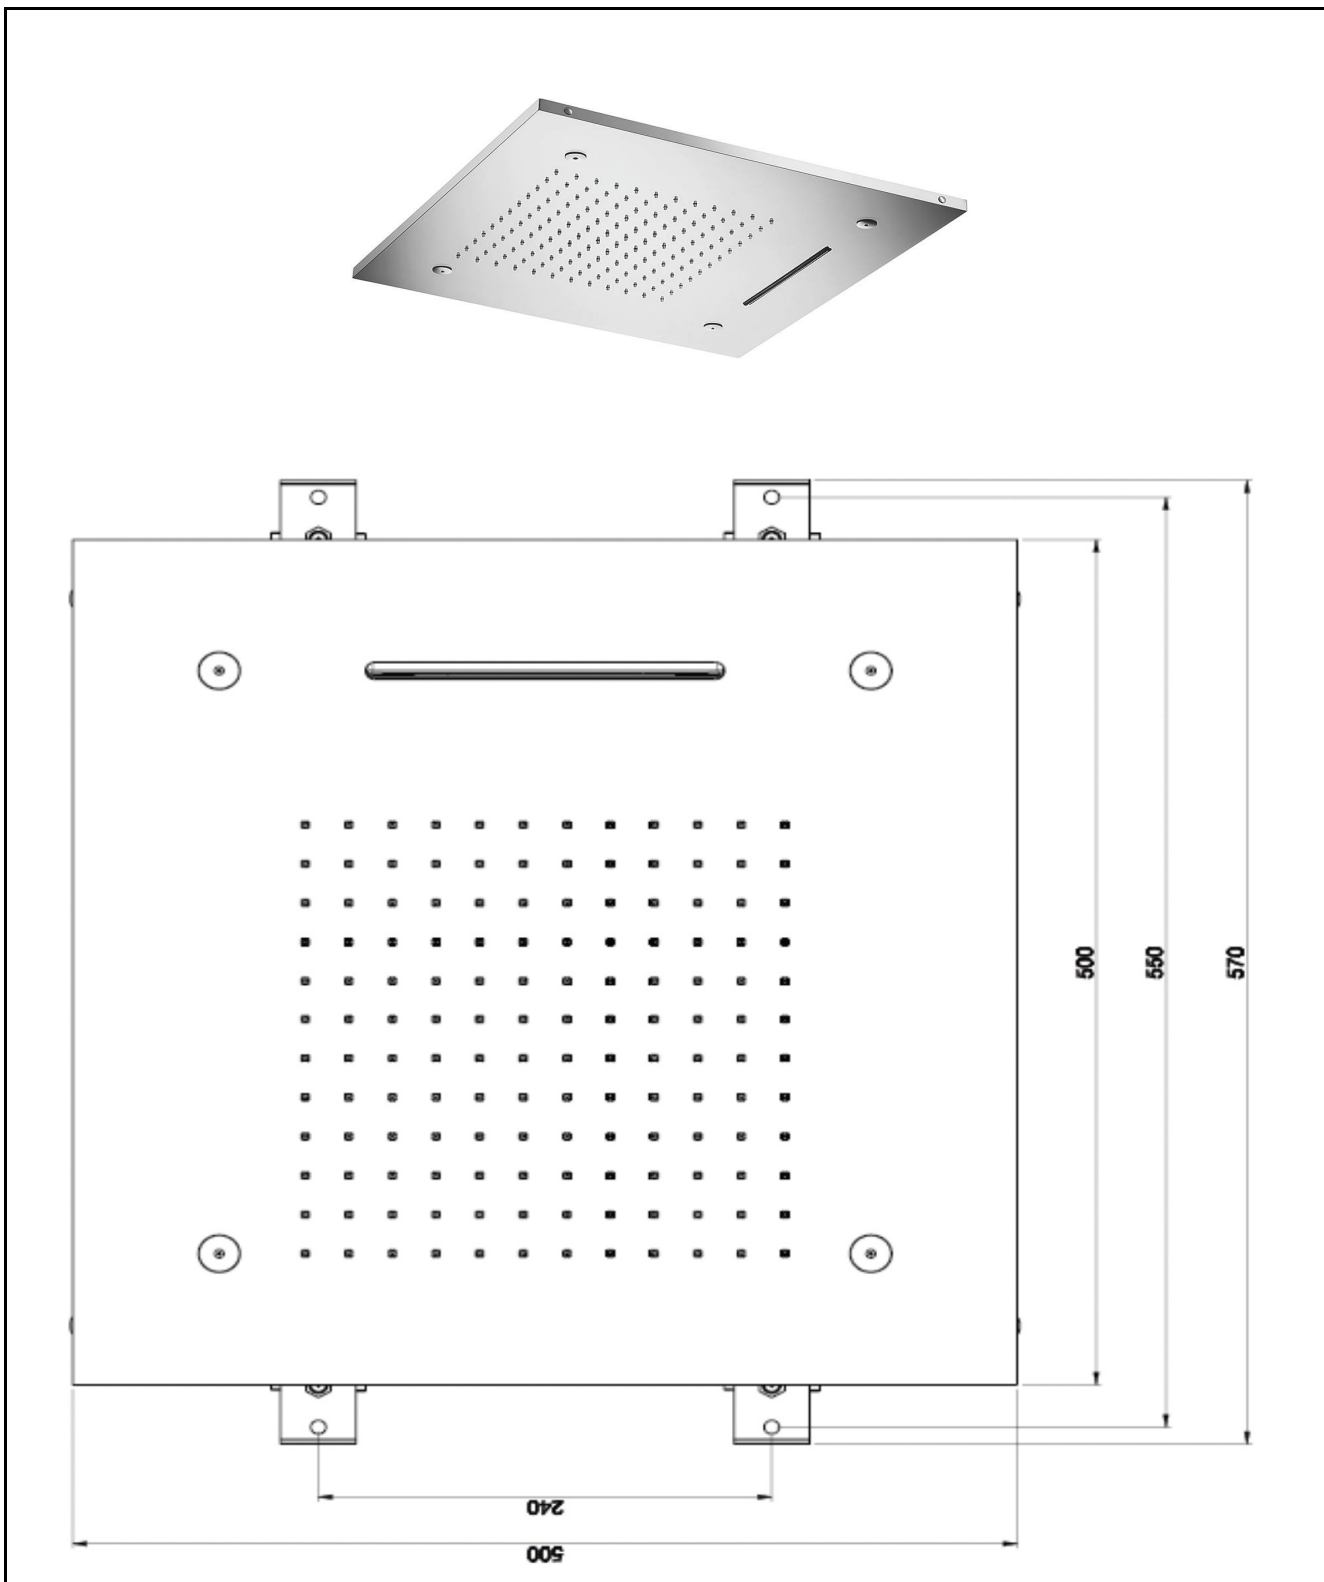

TECHNICAL SCHEDULE

Almar Temotion ceiling shower with 3 functions, rain, waterfall & spray

Code: AL15

Inspirational + European + Bathroomware

t 09 444 5656

e info@metrix.co.nz

www.metrix.co.nz