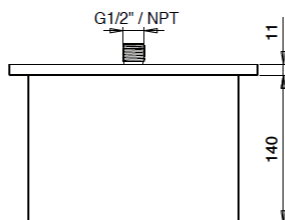

Almar Emotion Waterfall spout

Code: AL07

*Inspirational + European + Bathroomware*