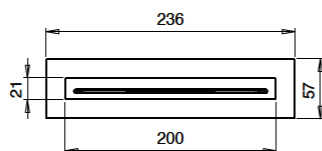

Almar Emotion Waterfall spout

Code: AL07

*Inspirational + European + Bathroomware*